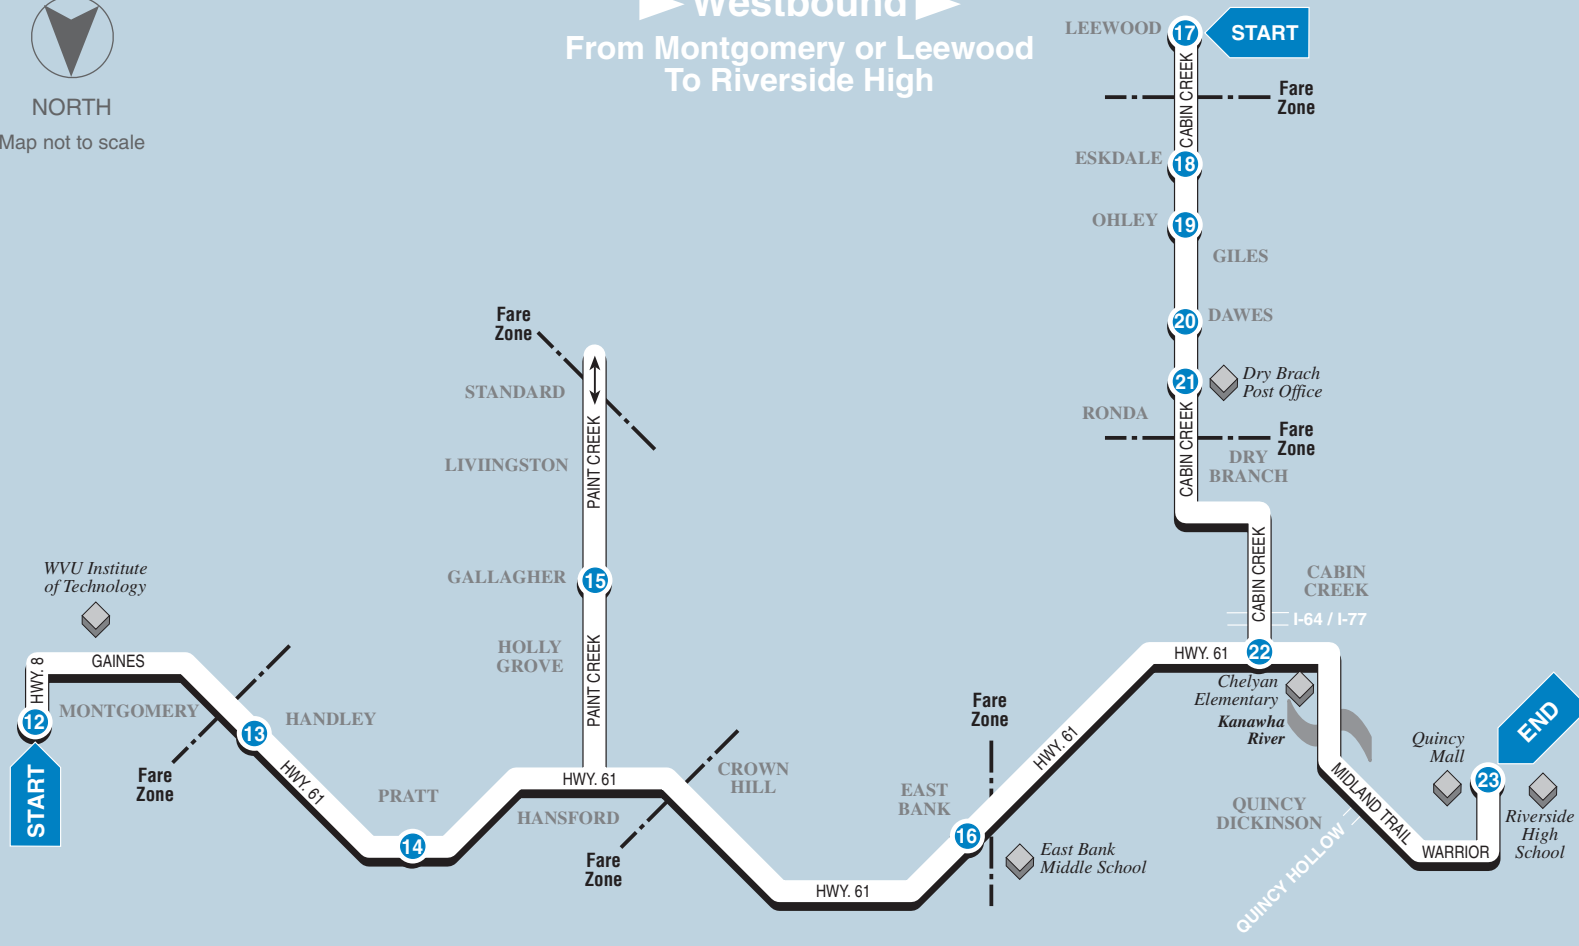

▶ Westbound ▶

From Montgomery or Leewood To Riverside High

- 12**
BUS STARTS
at Hwy 8 at Montgomery
- 13**
Bus Leaves
from Hwy 61 at Handley
- 14**
Bus Leaves
from Hwy 61 at Pratt
- 15**
Bus Leaves
from Paint Creek at Gallagher
- 16**
Bus Leaves
from Hwy 61 at East Bank
- 17**
BUS STARTS
at Cabin Creek at Leewood
- 18**
Bus Leaves
from Cabin Creek at Eskdale
- 19**
Bus Leaves
from Cabin Creek at Ohley
- 20**
Bus Leaves
from Cabin Creek at Dawes
- 21**
Bus Leaves
from Cabin Creek at Dry Branch
- 22**
Bus Leaves
from Hwy 61 at Cabin Creek
- 23**
BUS ENDS
at Riverside High School

See Other Side for Trips to Leewood or Montgomery ...

WEEKDAYS												
A.M.	—	—	—	—	—	5:35	5:40	5:47	5:50	5:55	6:00	—
	—	—	—	—	6:53	—	—	—	—	—	6:58	—
	—	—	—	—	7:23	—	—	—	—	—	7:28	—
	—	—	—	—	7:52	—	—	—	—	—	7:57	—
	10:05	10:12	10:17	10:30	10:45	—	—	—	—	—	10:50	11:00
	—	—	—	—	—	11:45	11:50	11:55	12:00	12:10	12:15	12:25
P.M.	1:40	1:47	1:52	2:05	2:20	3:15	3:20	3:27	3:30	3:35	3:45	3:55
	—	—	—	—	3:52	—	—	—	—	—	3:57	—
	—	—	—	—	4:52	—	—	—	—	—	4:57	—
	—	—	—	—	5:33	—	—	—	—	—	5:38	—
	—	—	—	—	—	6:35	6:40	6:47	6:50	6:55	7:05	—

SATURDAY SUNDAY AND HOLIDAYS

No Saturday, Sunday and Holiday Service

Effective August 2005

KRTV
WEST VIRGINIA

Serving Eastern Kanawha County

Montgomery / Eskdale

9

ROUTE

Riverside High • Cabin Creek
Dry Branch • Leewood
Gallagher • Montgomery

Kanawha Valley Regional
Transportation Authority