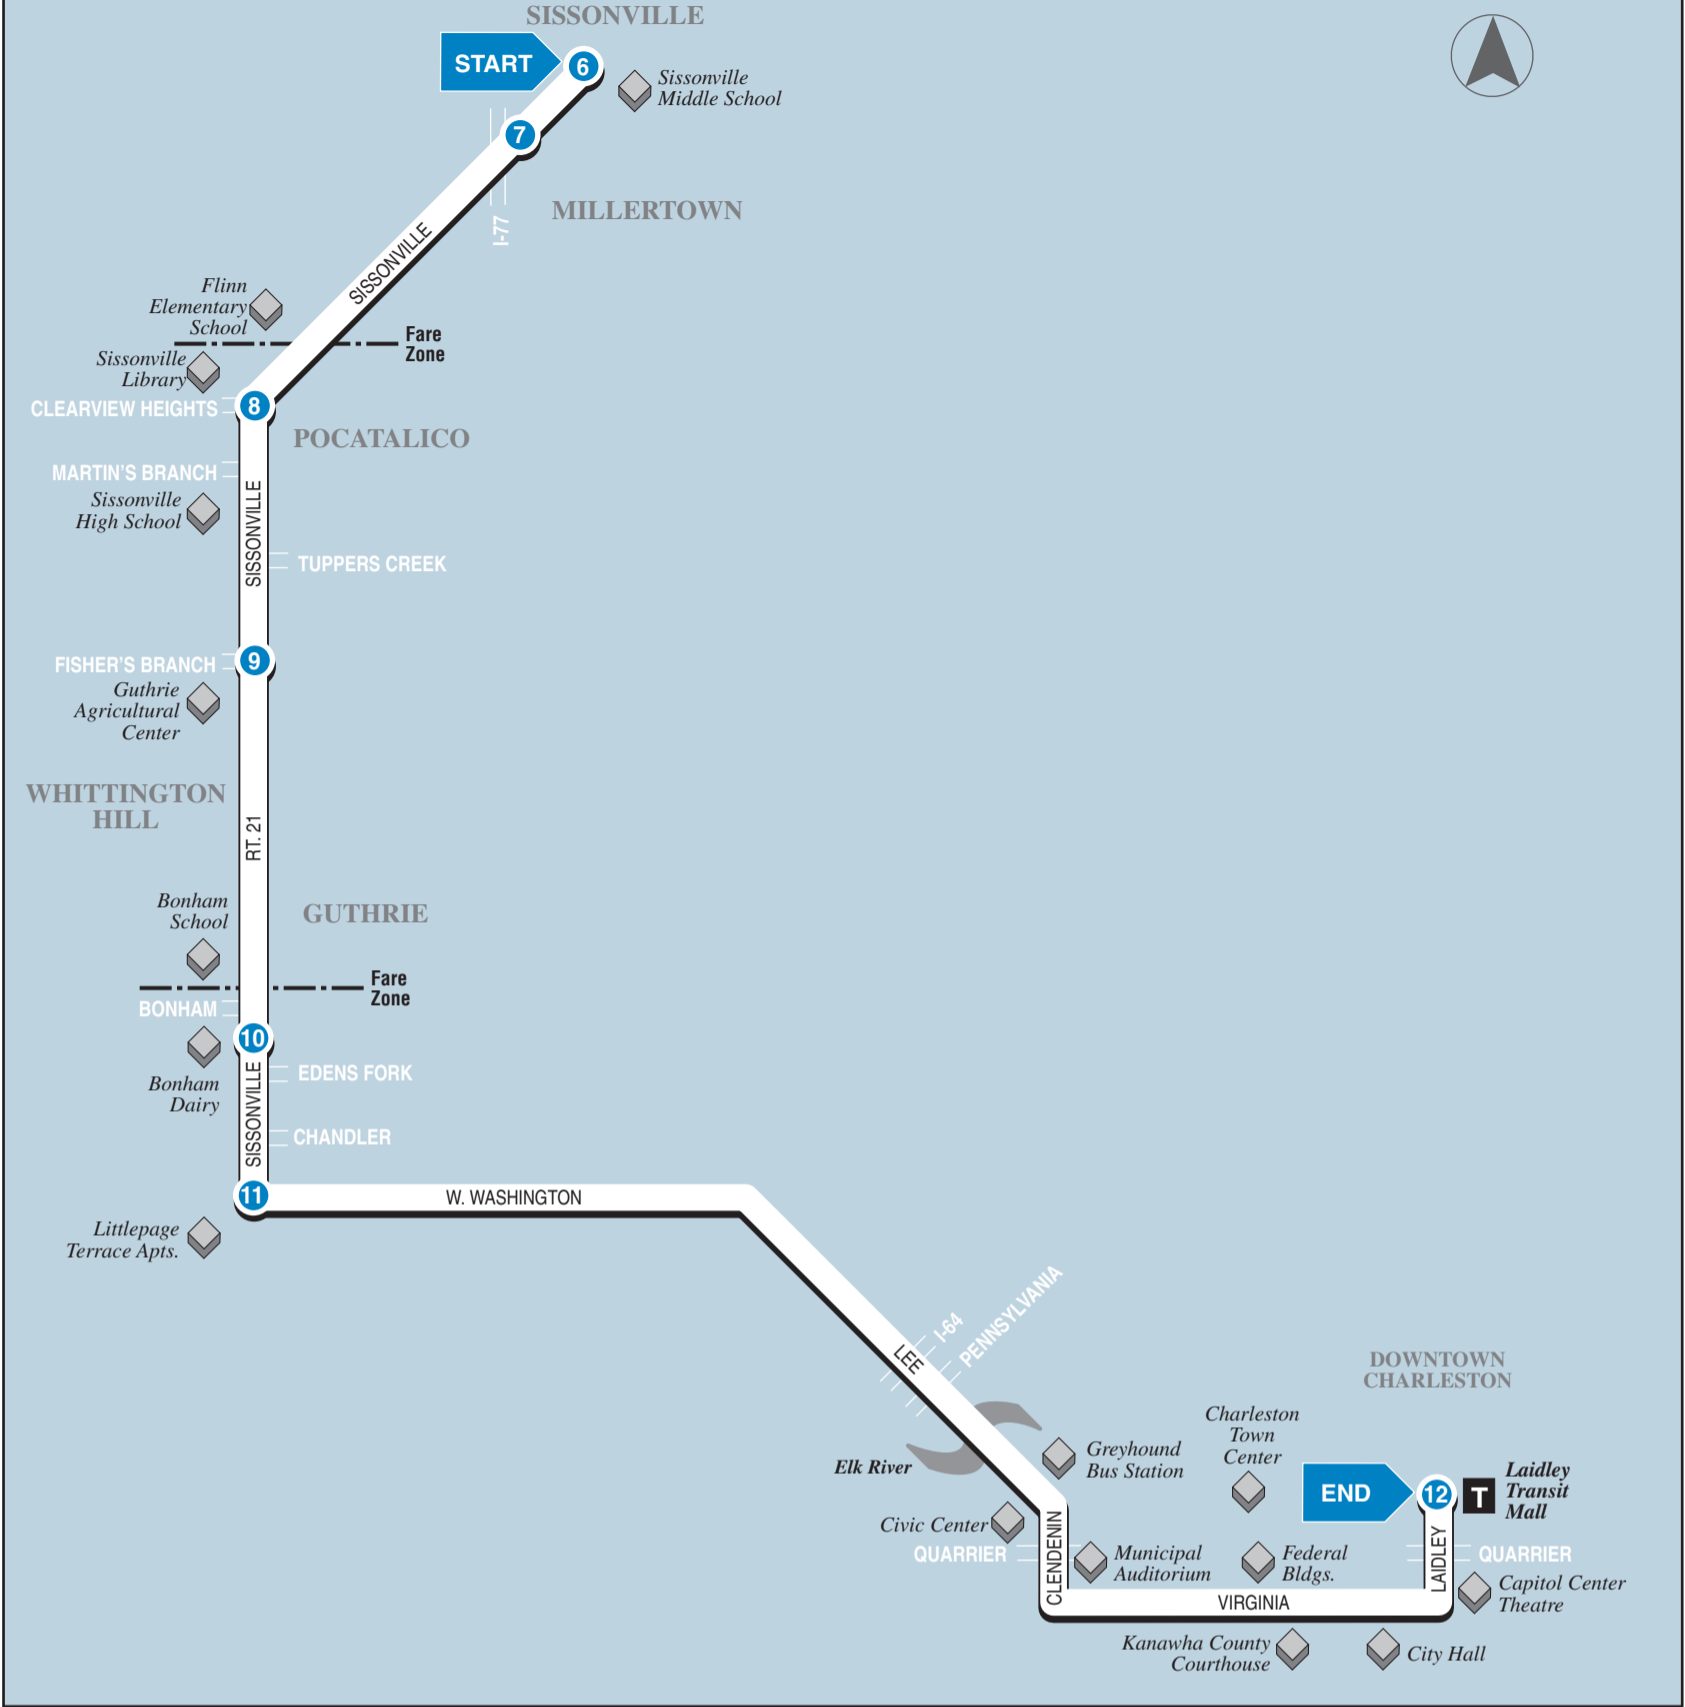

► Inbound ►  
To Laidley Transit Mall

NORTH  
Map not to scale

- 6**  
BUS STARTS at Sissonville
- 7**  
Bus Leaves from Millertown
- 8**  
Bus Leaves from Sissonville and Clearview Heights
- 9**  
Bus Leaves from Fisher's Branch and Sissonville
- 10**  
Bus Leaves from Bonham Dairy
- 11**  
Bus Leaves from Littlepage Terrace
- 12**  
BUS ENDS at Laidley Transit Mall

See Other Side for Trips from Laidley Transit Mall ...

**WEEKDAYS – SATURDAY**

A.M.	6:35	6:40	6:45	6:50	6:57	7:01	7:20
	8:15	8:20	8:25	8:30	8:37	8:41	9:00
	9:45	9:50	9:55	10:00	10:07	10:11	10:28
	11:27*	11:30	11:35	11:40	11:47	11:51	12:10
P.M.	2:45	2:50	2:55	3:00	3:07	3:11	3:30
	4:32	4:37	4:42	4:47	4:54	4:58	5:10
	6:05	6:10	6:14	6:19	6:24	6:28	—

\* This trip served Monday–Friday only

**SUNDAY/HOLIDAY**

No Sunday and Holiday Service

The Community of Sissonville