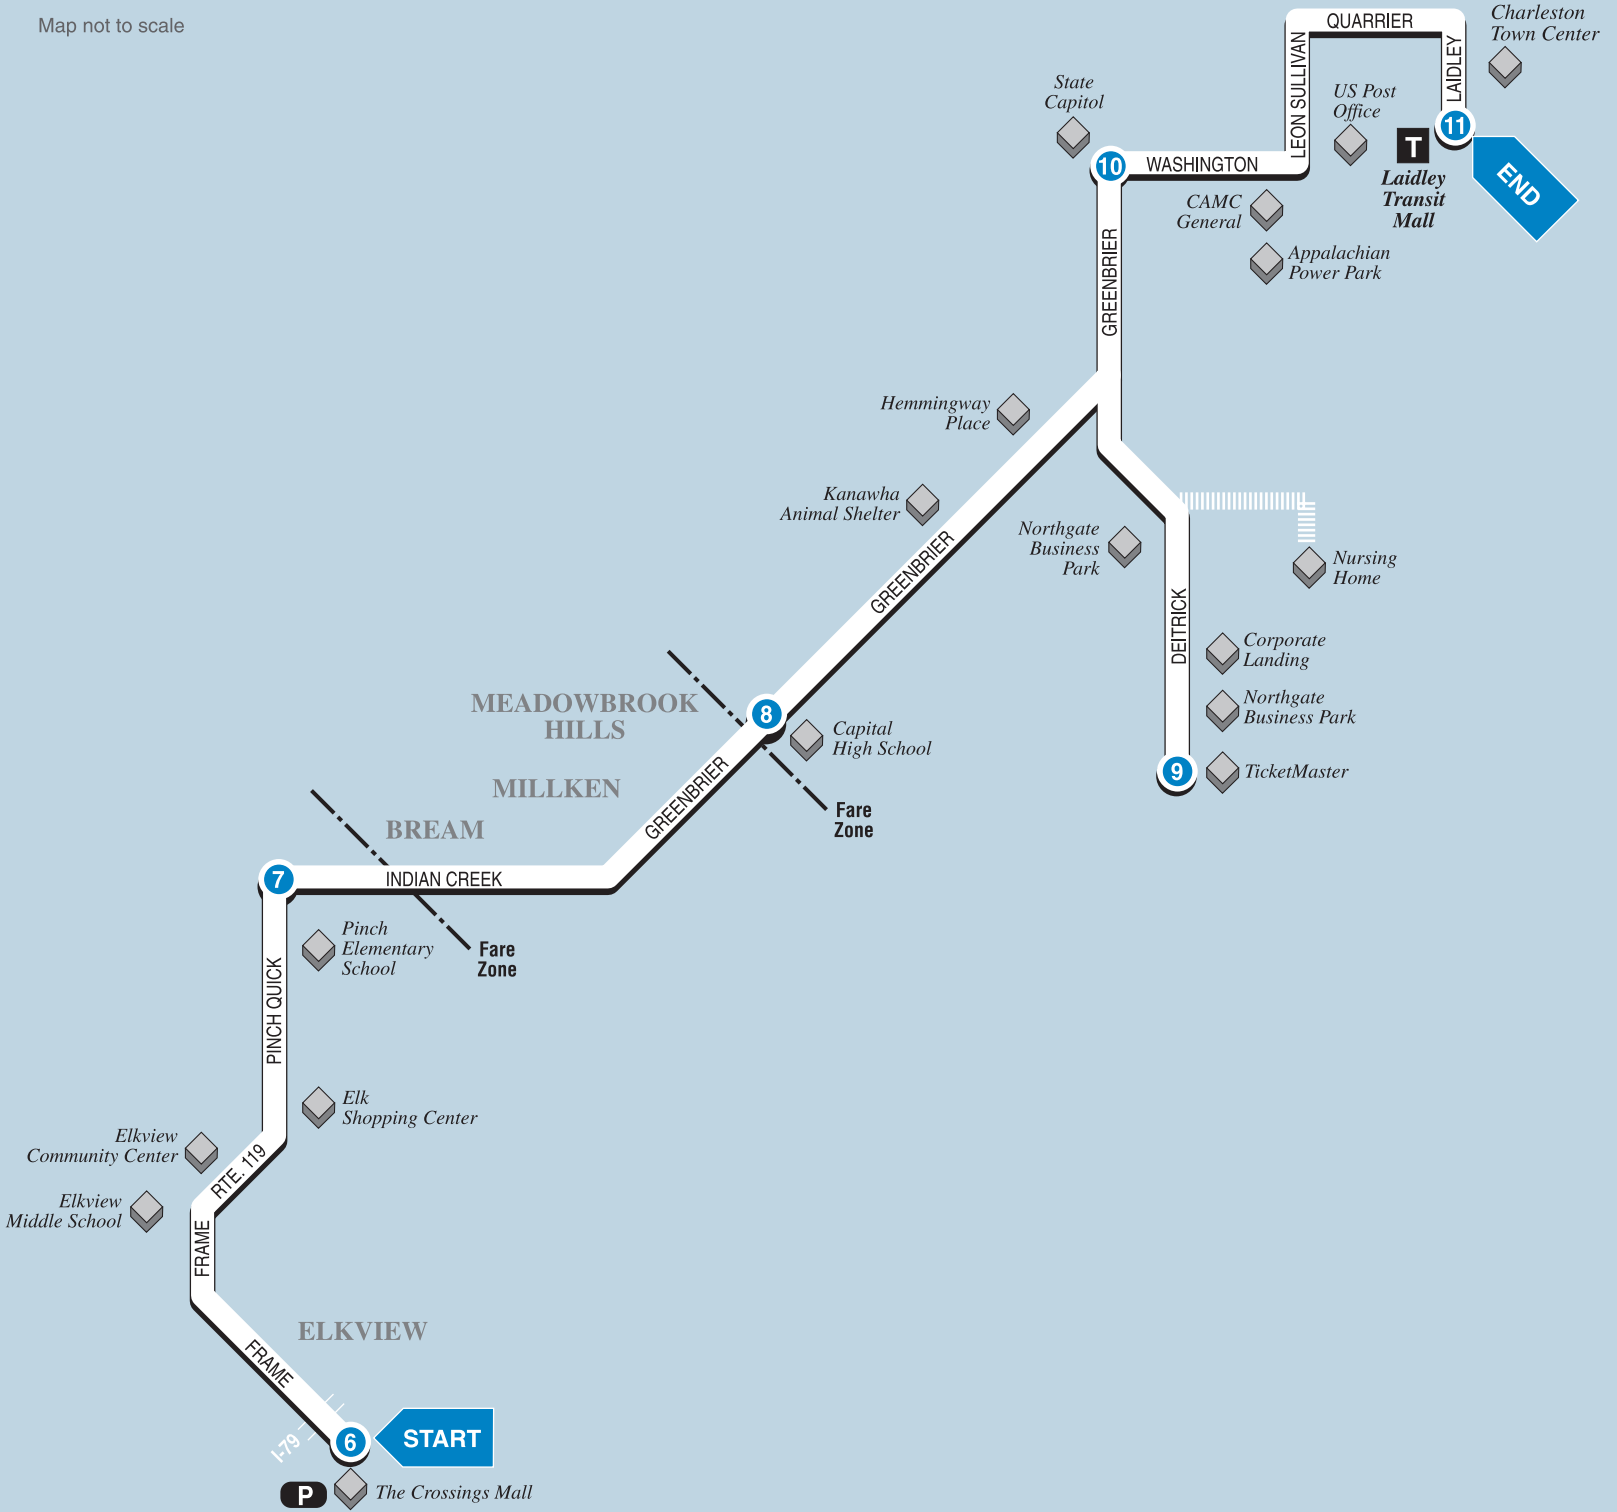

▶ Inbound ▶  
To Laidley Transit Mall

NORTH

Map not to scale

6

**BUS STARTS**  
at  
Elkview  
K-Mart

7

**Bus Leaves**  
from  
Quick Rd.

8

**Bus Leaves**  
from  
Capital  
High School

9

**Bus Leaves**  
from  
TicketMaster

10

**Bus Leaves**  
from  
Greenbrier  
and  
Washington

11

**BUS ENDS**  
at  
Laidley  
Transit  
Mall

*See Other  
Side for  
Trips from  
Downtown  
Charleston ...*

**WEEKDAYS**

A.M.	6:35 8:15 9:45	6:47 8:27 9:57	7:00 8:40 10:10	— — 10:17	7:09 8:49 10:25	7:20 9:00 10:35
P.M.	3:10 4:45	3:22 4:57	3:34 5:09	3:43 —	3:49 5:15	4:00 5:30

**SATURDAY**

A.M.	6:35 8:15 9:45	6:43 8:22 9:53	6:51 8:32 10:03	7:00 8:42 10:10	7:09 8:49 10:19	7:20 9:00 10:30
P.M.	3:00 4:30	3:08 4:38	3:17 4:47	3:25 4:58	3:33 5:08	3:45 5:20

**SUNDAY AND HOLIDAYS**

Sunday and Holiday Service

Downtown Charleston  
Northgate Business Park • TicketMaster  
Hemmingway Place • Kanawha Animal Shelter  
The Crossings Mall

Elkview/Pinch Community