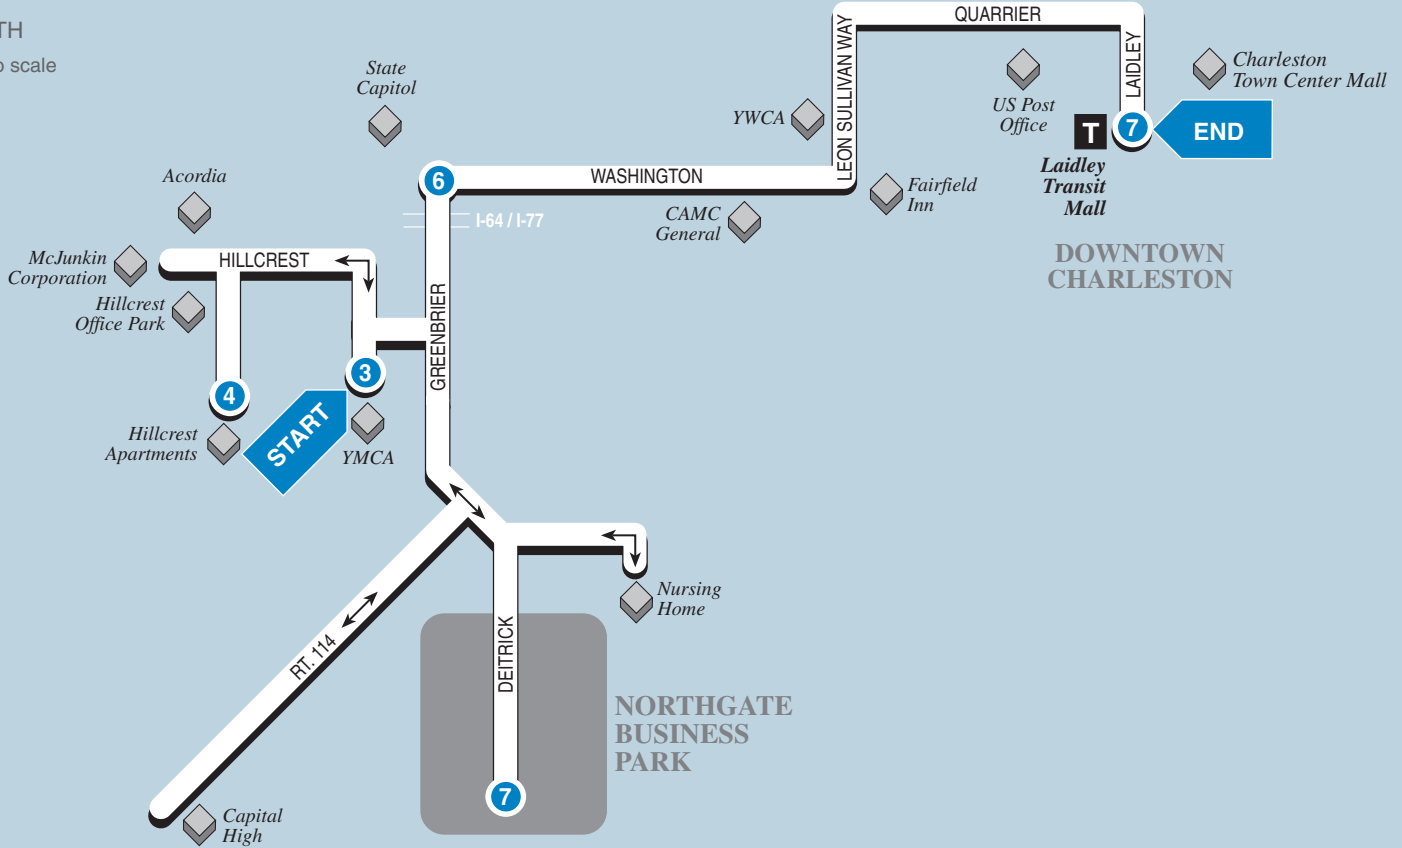

Inbound
To Laidley Transit Mall

3

BUS STARTS
at
YMCA

4

Bus Leaves
from
Hillcrest
Apartments

5

Bus Leaves
from
NorthGate
Business
Park

6

Bus Leaves
from
Greenbrier
and
Washington

7

BUS ENDS
at
Laidley
Transit
Mall

See Other
Side for
Trips to
Northgate ...

WEEKDAYS

A.M.	6:47	6:52	7:05	7:15	7:30
	7:47	7:52	8:05	8:15	8:30
	11:14*	11:20	11:42	11:51	12:00
	—	—	1:55	2:05	2:15
P.M.	4:47	4:52	3:29	3:35	3:45
	5:47	5:52	5:05	5:15	5:30
			6:05	6:15	6:25

*The 11:14 a.m. trip operates to Capital High School after leaving Hillcrest & Northgate. It returns to Northgate at 11:42, then continues to Laidley Transit Mall arriving at 12:00 noon.

SATURDAY

A.M.	—	—	7:00	7:09	7:20
	—	—	8:42	8:49	9:00
	—	—	10:10	10:19	10:30
P.M.	—	—	12:40	12:50	1:00
	—	—	3:25	3:33	3:45
	—	—	4:58	5:08	5:20

SUNDAY AND HOLIDAYS

Sunday and Holiday Service

Hillcrest / NorthGate

ROUTE 28

Downtown Charleston
YMCA • Hillcrest Apartments
Northgate Business Park
TicketMaster

A Charleston Business Community