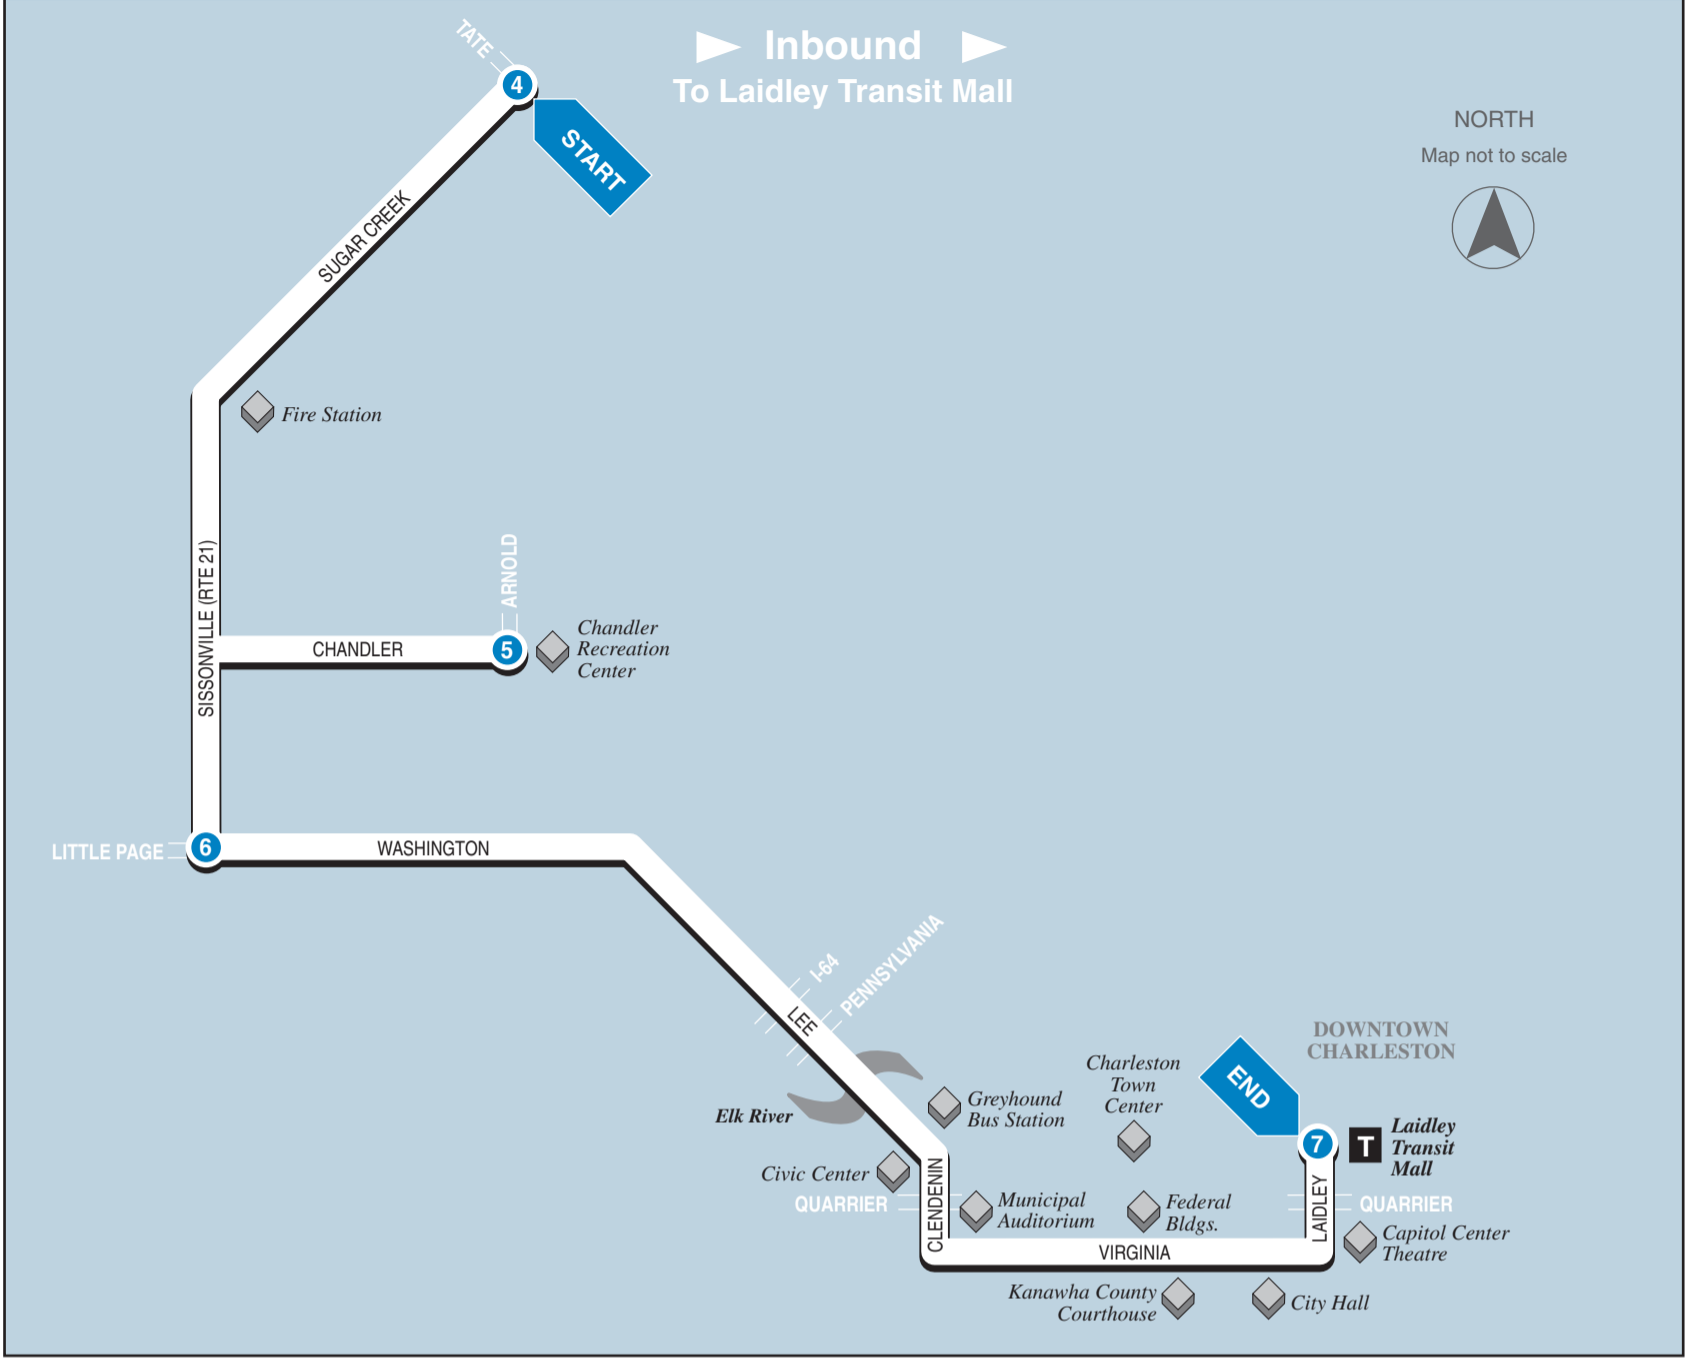

▶ Inbound ▶  
To Laidley Transit Mall

NORTH  
Map not to scale

4

**BUS STARTS**  
at  
Sugar Creek Dr.  
and  
Tate Dr.

5

**Bus Leaves**  
from  
Chandler Dr.  
and  
Arnold Dr.

6

**Bus Leaves**  
from  
Little  
Page

7

**BUS ENDS**  
at  
Laidley  
Transit  
Mall

See Other  
Side for  
Trips from  
Laidley  
Transit  
Mall ...

**WEEKDAYS**

A.M.	7:20	7:30	7:35	7:45
	8:20	8:30	8:35	8:45
P.M.	11:25	11:35	11:40	11:55
	4:55	5:05	5:10	5:25
	5:50	—	—	—

Effective January 1, 2006

A Charleston Community

**Kanawha Valley Regional  
Transportation Authority**

**Sugar Creek**

ROUTE 24

Downtown Charleston • Chandler  
Recreation Center • Orchard Manor  
Sugar Creek Drive