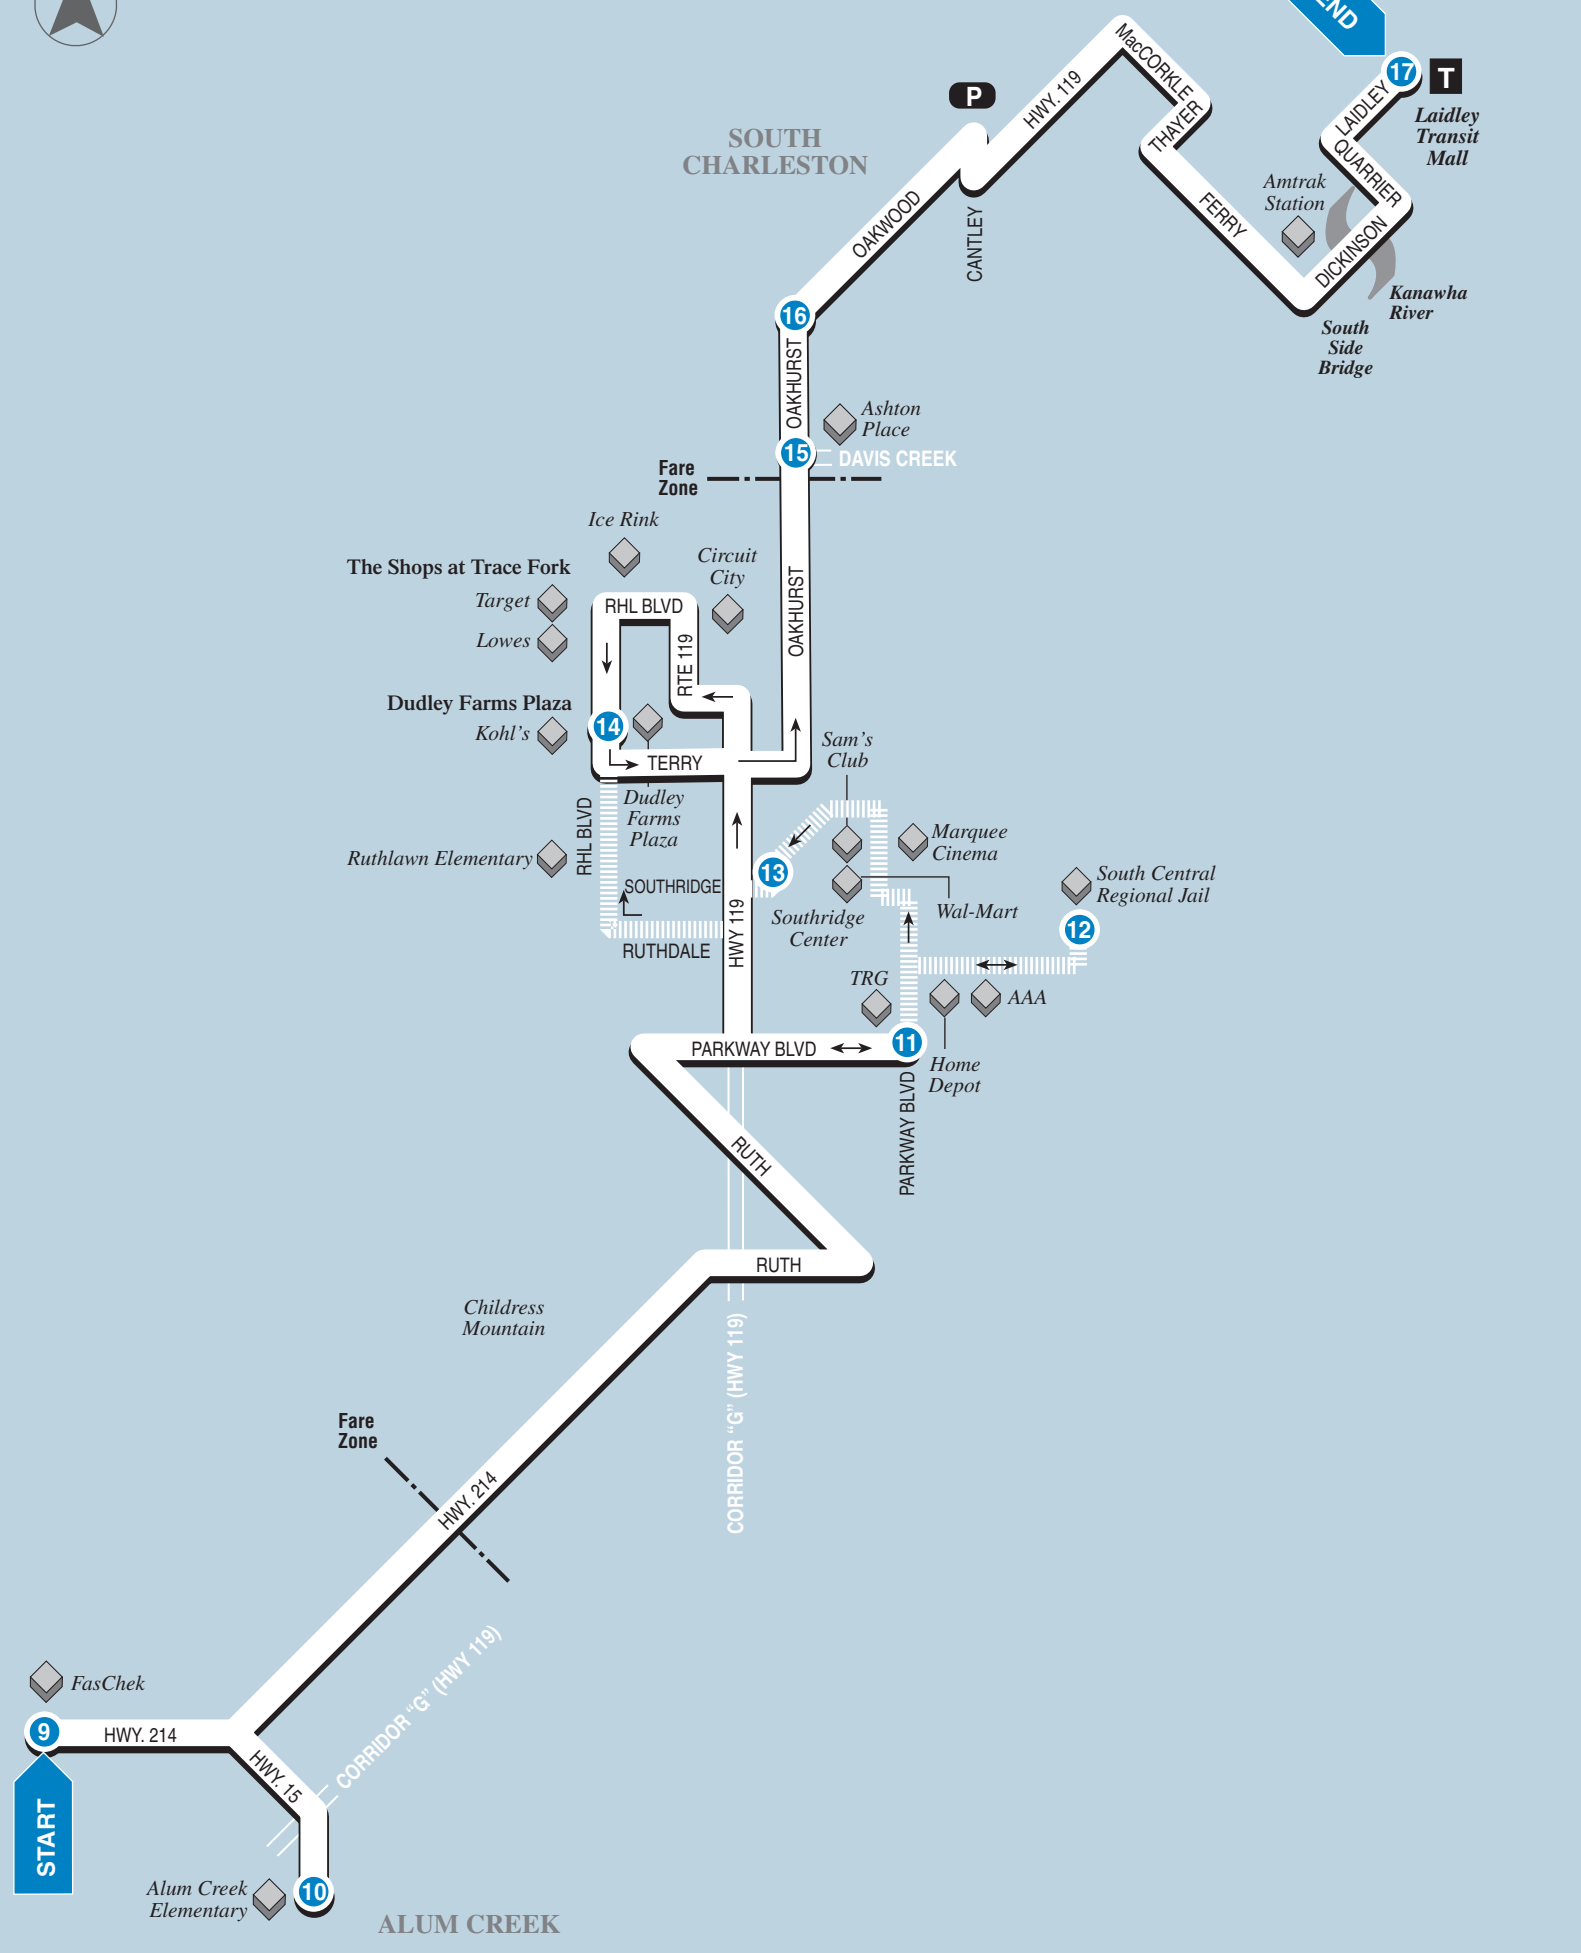

Inbound
To Laidley Transit Mall

NORTH
Map not to scale

DOWNTOWN CHARLESTON

- 9**
BUS STARTS at FasChek
- 10**
Bus Leaves from Alum Creek Elementary School
- 11**
Bus Leaves from TRG
- 12**
Bus Leaves from Regional Jail
- 13**
Bus Leaves from Walmart
- 14**
Bus Leaves from Trace Forks and Dudley Farms
- 15**
Bus Leaves from Davis Creek
- 16**
Bus Leaves from Oakwood and Oakhurst
- 17**
BUS ENDS at Laidley Transit Mall

See Other Side for Trips from Laidley Transit Mall ...

WEEKDAYS

A.M.	6:30 8:00	6:38 8:08	6:55 8:22 9:10 10:25	6:58 8:25	7:02 8:28	7:10 8:35 9:25 10:40	7:15 8:42 9:30 10:45	7:20 8:48 9:35 10:50	7:30 9:00 9:45 11:00
P.M.	—	—	11:37 12:51 2:05 2:22 3:52	—	—	11:44 12:58 2:20 2:29 3:59	11:54 1:08 2:25 2:39 4:09	11:59 1:13 2:30 2:44 4:14	12:10 1:25 2:40 2:55 4:25
	4:50 6:08	—	5:07	—	—	5:05 5:14 6:21	5:12 5:24 6:28	5:17 5:29 6:33	5:25 5:40 6:42
	—	—	6:17 8:10 9:00 11:00	—	—	6:24 8:22 9:13 11:10	6:34 8:27 —	6:39 8:31 9:18 11:15	6:50 8:40 9:30 11:25

SUNDAY/HOLIDAY

A.M.	—	—	11:30	—	11:34	11:44	11:49	11:54	12:05
P.M.	—	—	1:10 2:35 4:00 5:10	—	1:14 2:39 4:04 5:14	1:25 2:50 4:10 5:20	— 2:55 — 5:25	1:34 3:00 4:20 5:34	1:40 3:10 4:30 5:40

Kanawha Valley Regional
Transportation Authority

Southridge / Alum Creek
Davis Creek / Dudley Farms / Trace Fork

ROUTE 21

Downtown Charleston • Amtrak Station
Dudley Farms • Southridge • Alum Creek

Corridor G