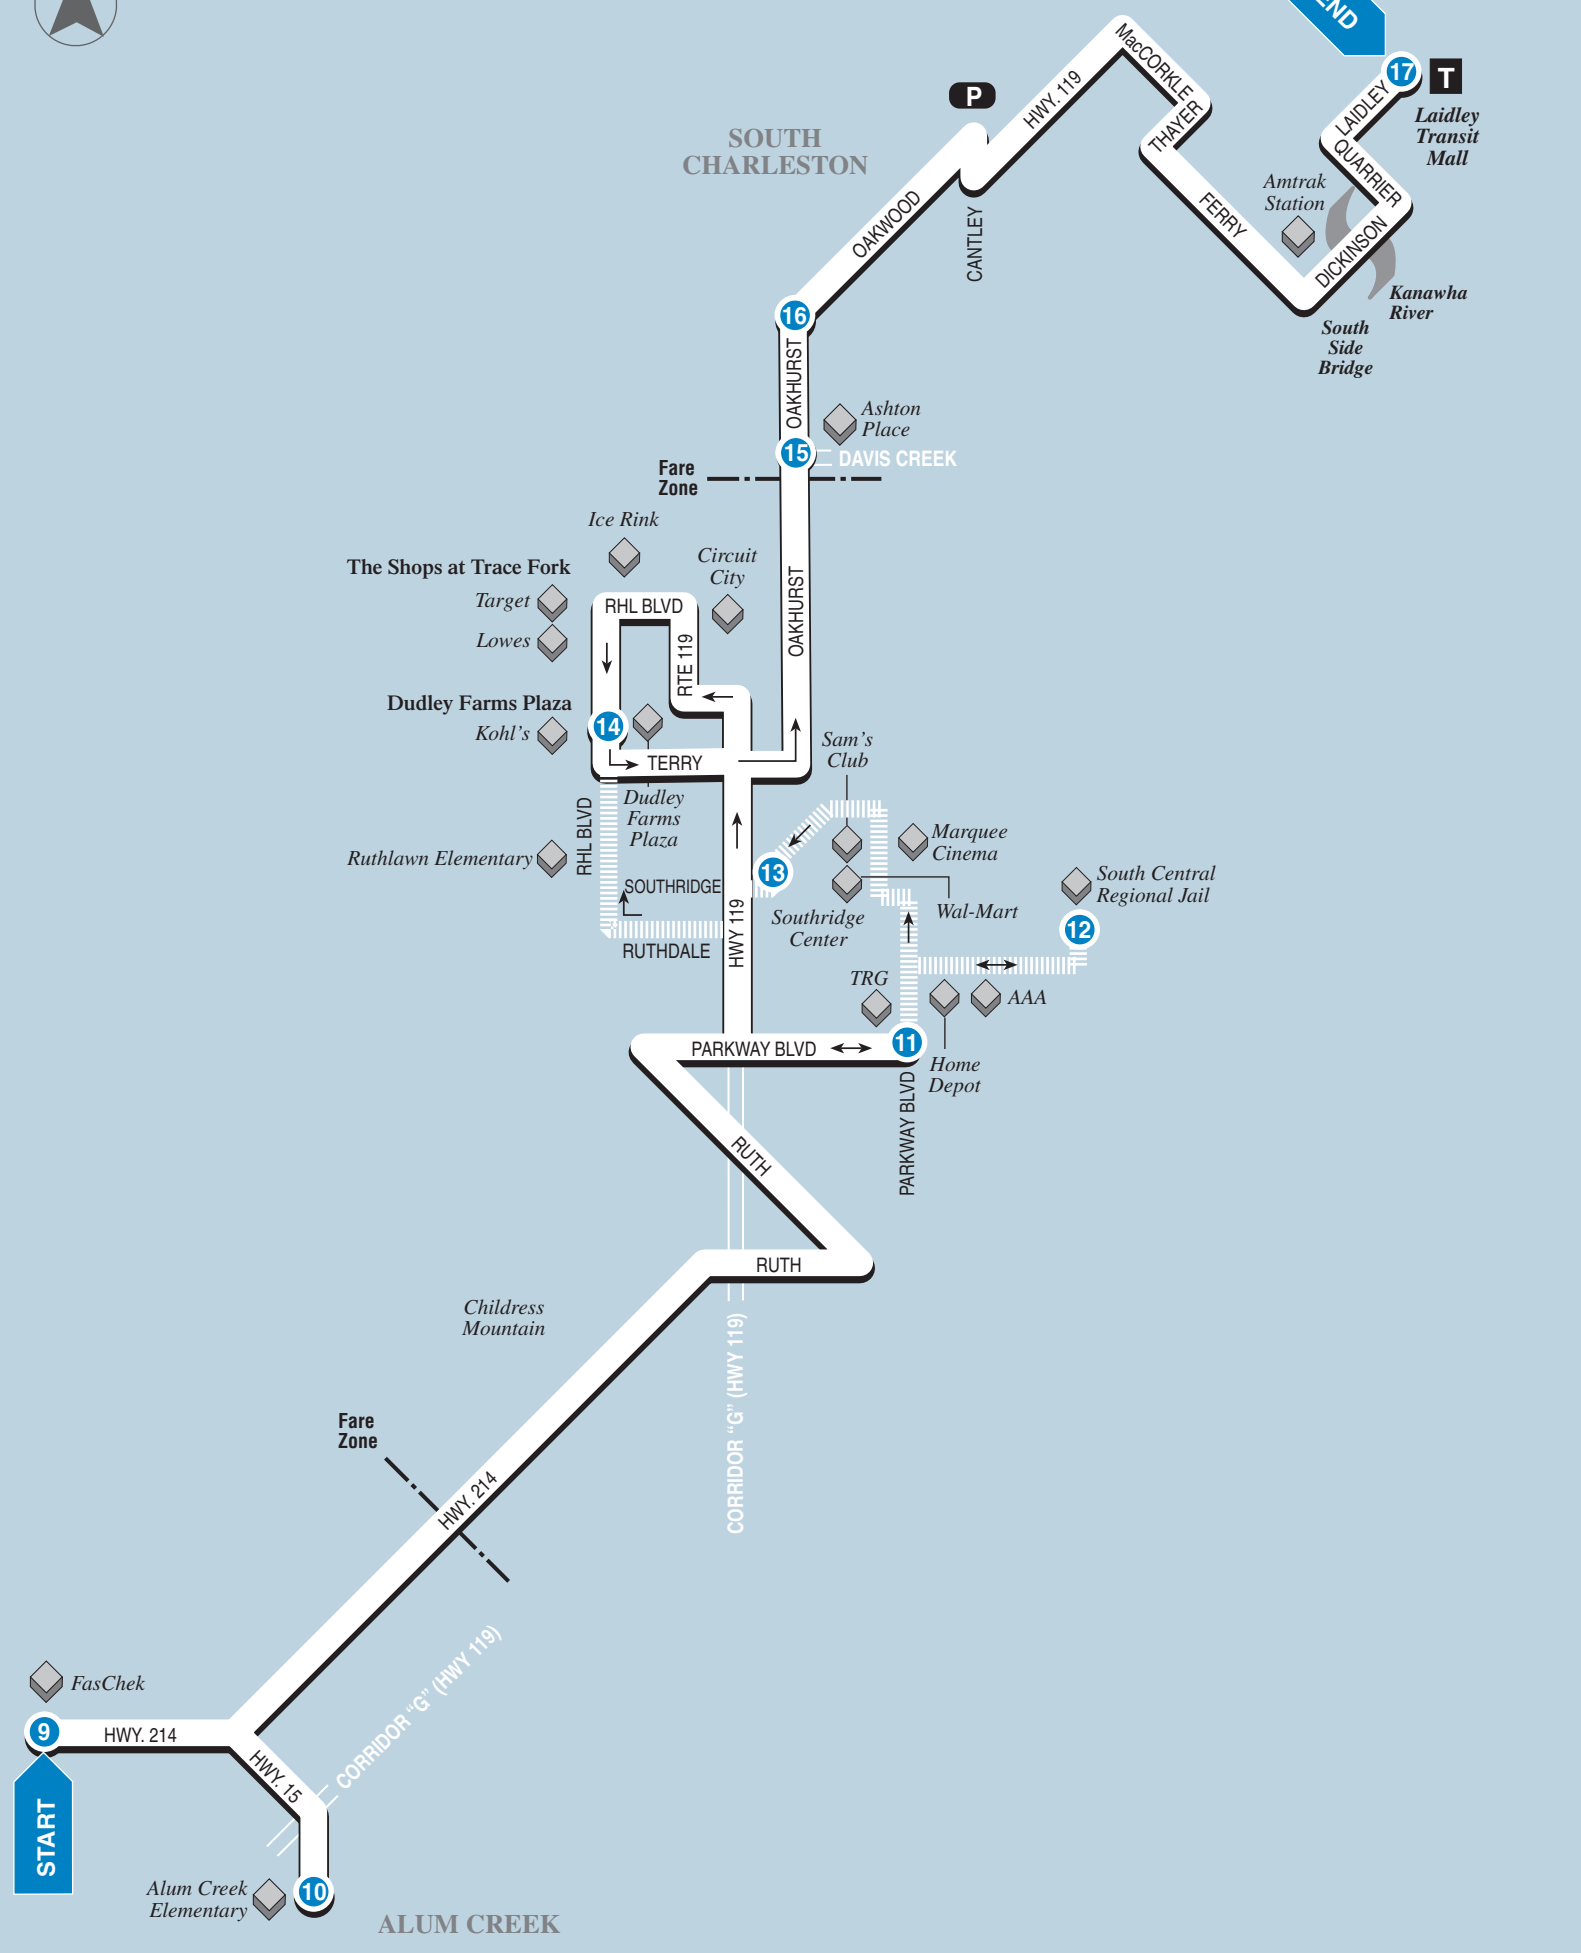

Inbound
To Laidley Transit Mall

NORTH
Map not to scale

DOWNTOWN CHARLESTON

- 9**
BUS STARTS at FasChek
- 10**
Bus Leaves from Alum Creek Elementary School
- 11**
Bus Leaves from TRG
- 12**
Bus Leaves from Regional Jail
- 13**
Bus Leaves from Walmart
- 14**
Bus Leaves from Trace Forks and Dudley Farms
- 15**
Bus Leaves from Davis Creek
- 16**
Bus Leaves from Oakwood and Oakhurst
- 17**
BUS ENDS at Laidley Transit Mall

See Other Side for Trips from Laidley Transit Mall ...

WEEKDAYS

A.M.	6:30 8:00	6:38 8:08	6:55 8:22 9:10 10:25	6:58 8:25	7:02 8:28	7:10 8:35 9:25 10:40	7:15 8:42 9:30 10:45	7:20 8:48 9:35 10:50	7:30 9:00 9:45 11:00
P.M.	—	—	11:37 12:51 2:05 2:22 3:52	—	—	11:44 12:58 2:20 2:29 3:59 5:05	11:54 1:08 2:25 2:39 4:09 5:12	11:59 1:13 2:30 2:44 4:14 5:17	12:10 1:25 2:40 2:55 4:25 5:25
	4:50 6:08	—	5:07	—	—	5:14 6:21	5:24 6:28	5:29 6:33	5:40 6:42
	—	—	6:17 8:10 9:00 11:00	—	—	6:24 8:22 9:13 11:10	6:34 8:27	6:39 8:31 9:18 11:15	6:50 8:40 9:30 11:25

SUNDAY/HOLIDAY

A.M.	—	—	11:30	—	11:34	11:44	11:49	11:54	12:05
P.M.	—	—	1:10 2:35 4:00 5:10	—	1:14 2:39 4:04 5:14	1:25 2:50 4:10 5:20	— 2:55 — 5:25	1:34 3:00 4:20 5:34	1:40 3:10 4:30 5:40

Kanawha Valley Regional
Transportation Authority

Southridge / Alum Creek
Davis Creek / Dudley Farms / Trace Fork

ROUTE 21

Downtown Charleston • Amtrak Station
Dudley Farms • Southridge • Alum Creek

Effective August 1, 2008