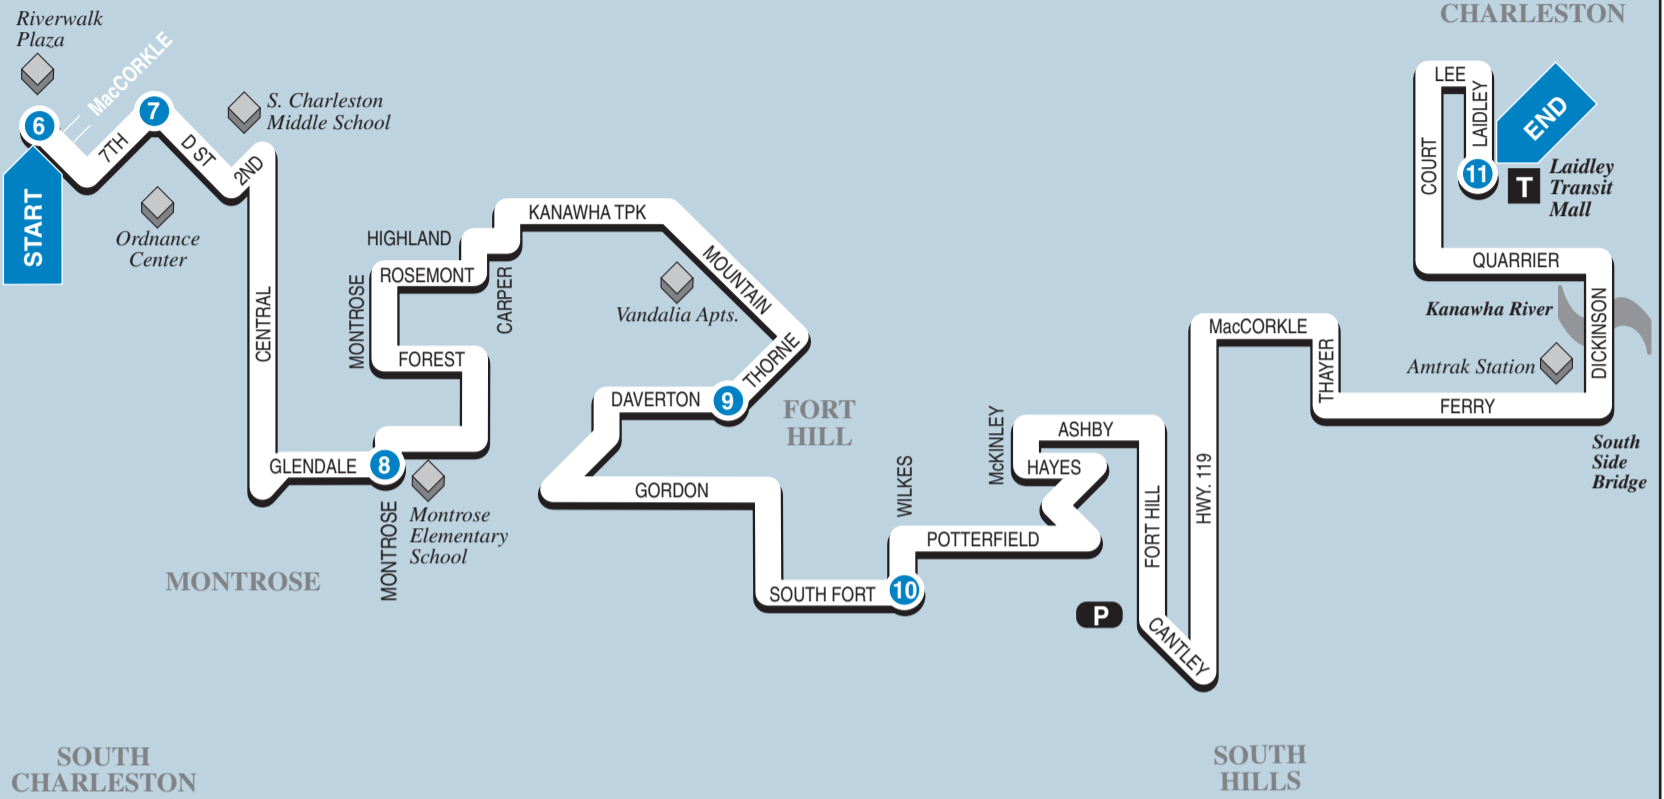

► Inbound ►  
To Laidley Transit Mall

NORTH  
Map not to scale

DOWNTOWN CHARLESTON

- 6**  
**BUS STARTS**  
at  
Riverwalk  
Plaza
  - 7**  
**Bus Leaves**  
from  
D St.  
and  
7th Av.
  - 8**  
**Bus Leaves**  
from  
Montrose  
and  
Glendale
  - 9**  
**Bus Leaves**  
from  
Daverton  
and  
Thorne
  - 10**  
**Bus Leaves**  
from  
Wilkes  
and  
South Fort
  - 11**  
**BUS ENDS**  
at  
Laidley  
Transit  
Mall
- See Other Side for Trips from Laidley Transit Mall ...*

**SUNDAY/HOLIDAY**

No Sunday and Holiday Service

**Kanawha Valley Regional  
Transportation Authority**

**Fort Hill / Montrose**

ROUTE  
**18**

Downtown Charleston • Amtrak Station  
South Hills • Fort Hill • Riverwalk Plaza