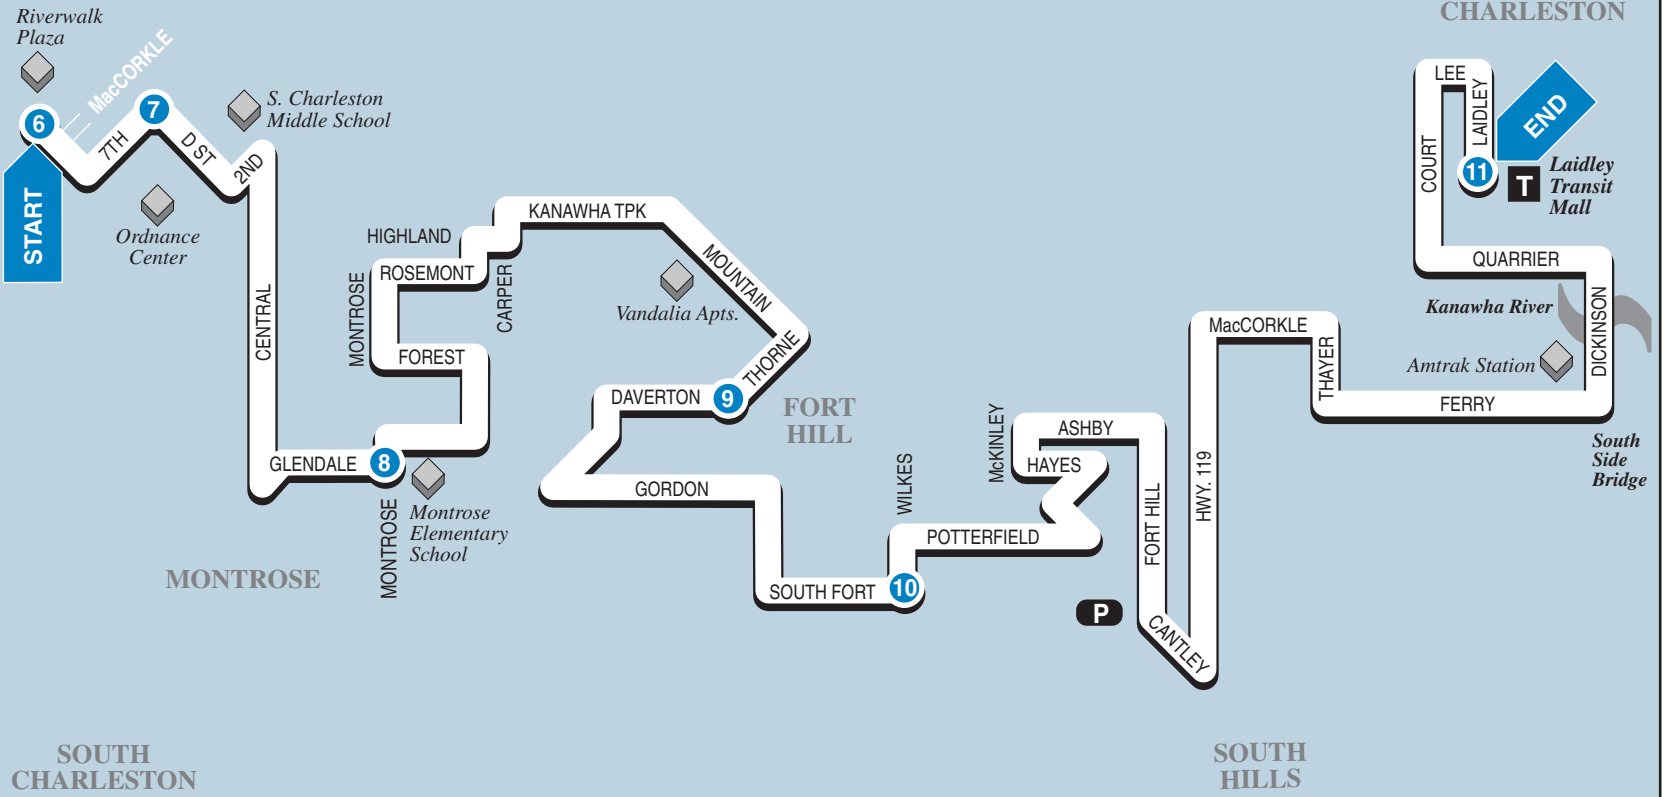

► Inbound ►
To Laidley Transit Mall

NORTH
Map not to scale

DOWNTOWN
CHARLESTON

- 6**

BUS STARTS
at
Riverwalk
Plaza
- 7**

Bus Leaves
from
D St.
and
7th Av.
- 8**

Bus Leaves
from
Montrose
and
Glendale
- 9**

Bus Leaves
from
Daverton
and
Thorne
- 10**

Bus Leaves
from
Wilkes
and
South Fort
- 11**

BUS ENDS
at
Laidley
Transit
Mall

See Other
Side for
Trips from
Laidley
Transit
Mall ...

WEEKDAYS – SATURDAY

A.M.	—	6:45	6:55	7:05	7:16	7:28
	8:12	8:17	8:22	8:32	8:48	8:58
	9:45	9:49	9:55	10:05	10:15	10:25
P.M.	2:20	2:24	2:30	2:40	2:50	3:00
	3:45	3:49	3:55	4:05	4:15	4:25
	5:06	5:10	5:16	5:25	5:35	5:45