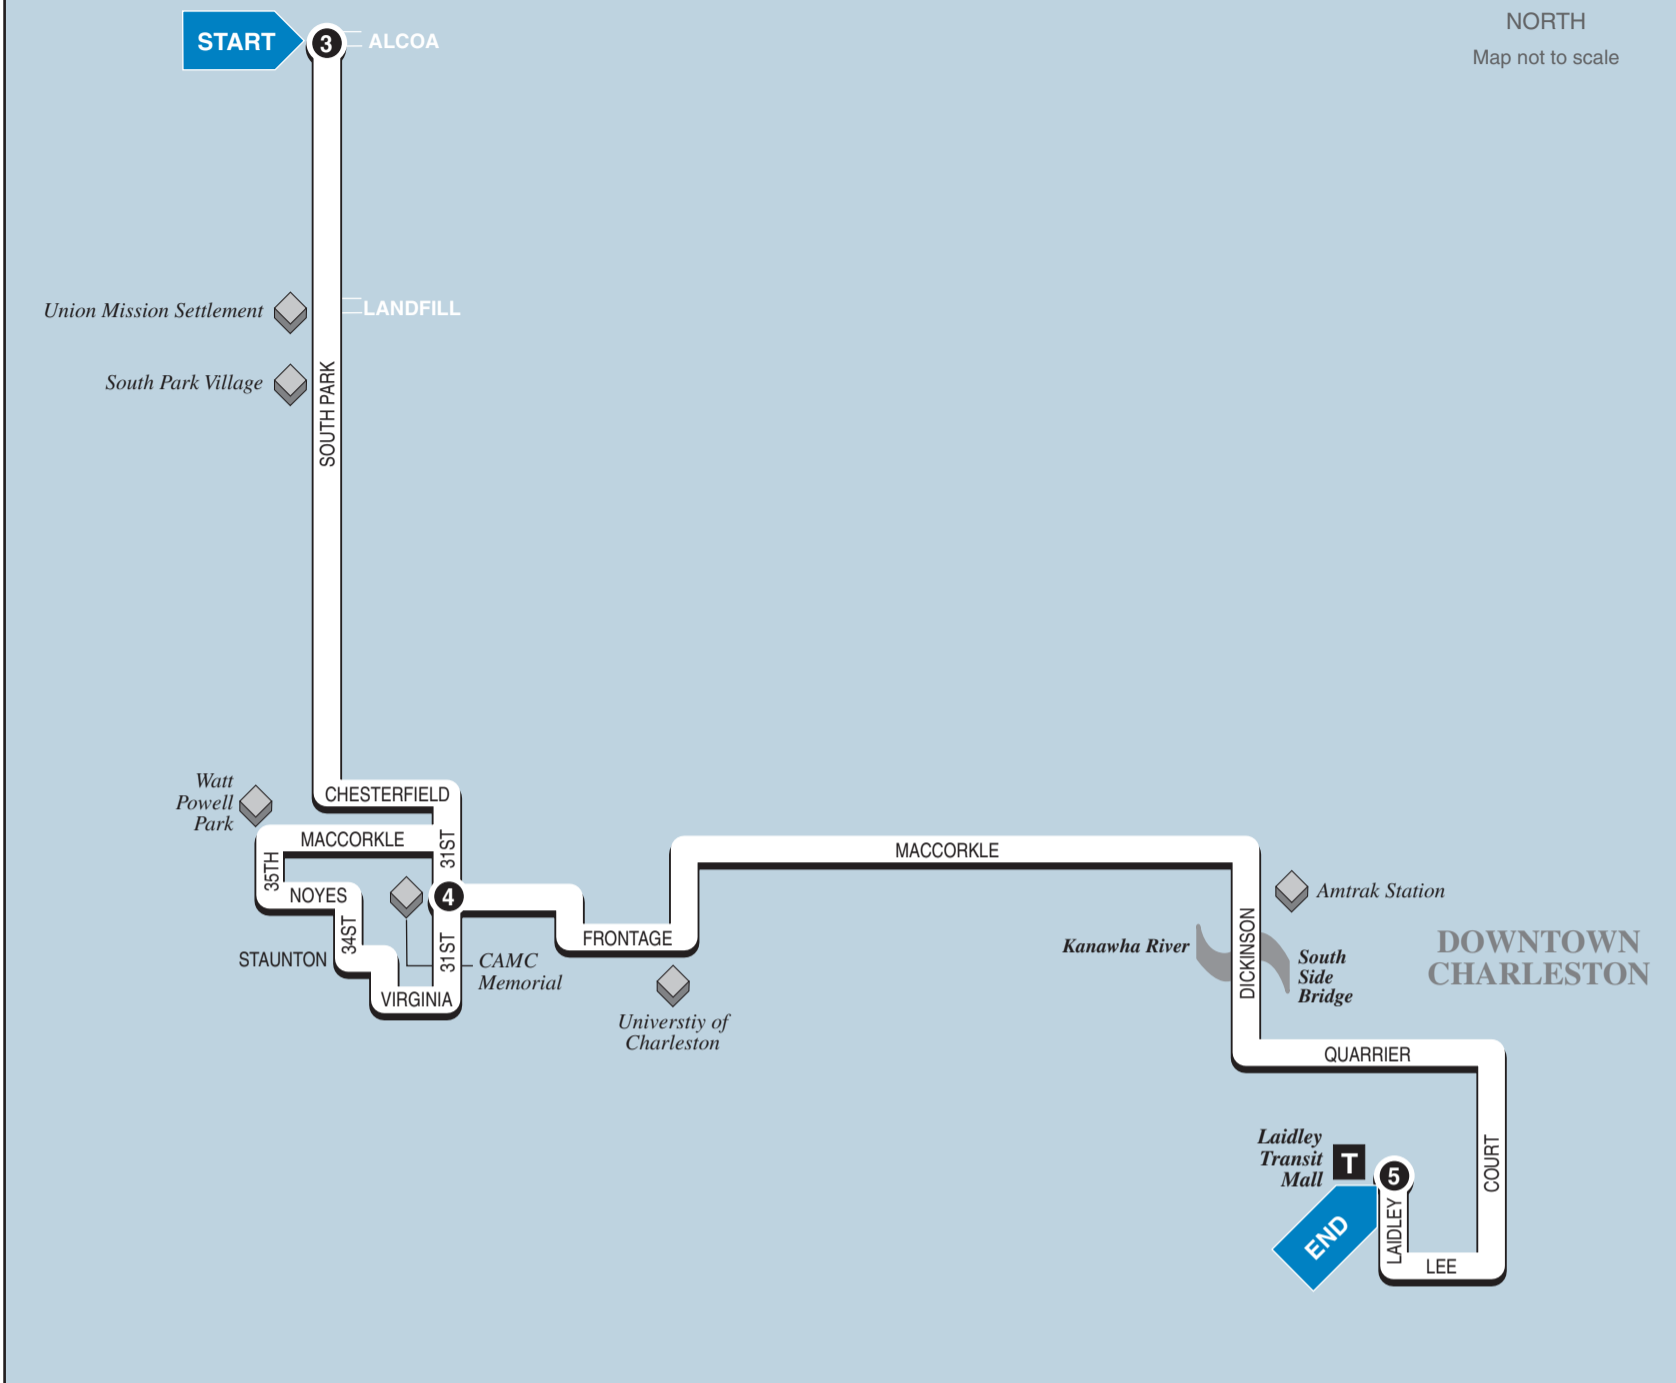

▶ Inbound ▶  
To Laidley Transit Mall

NORTH  
Map not to scale

**3**

**BUS STARTS**  
at  
South Park  
and  
Alcoa Dr.

**4**

**Bus Leaves**  
from  
Frontage  
and  
31st St.

**5**

**BUS ENDS**  
at  
Laidley  
Transit Mall

*See Other  
Side for  
Trips from  
Downtown  
Charleston ...*

**WEEKDAYS**

A.M.	6:42	6:56	7:20
	7:45	7:59	8:30
	9:02	9:16	9:40
	10:15	10:29	10:50
P.M.	12:25	12:35	12:50
	3:48	4:02	4:25
	4:55	5:04	5:25
	5:50	—	—

**SATURDAY**

A.M.	6:42	6:56	7:20
	7:45	7:59	8:30
	9:02	9:16	9:40
P.M.	12:45	12:59	1:15
	2:45	2:59	3:20
	3:48	4:02	4:25
	4:55	5:04	5:25
	5:50	—	—

**Kanawha Valley Regional  
Transportation Authority**

**South Park /  
CAMC Memorial Hospital**

ROUTE  
**16**

Downtown Charleston  
CAMC Memorial Hospital  
South Park

*The Neighborhood of Kanawha City*

Effective June 2009