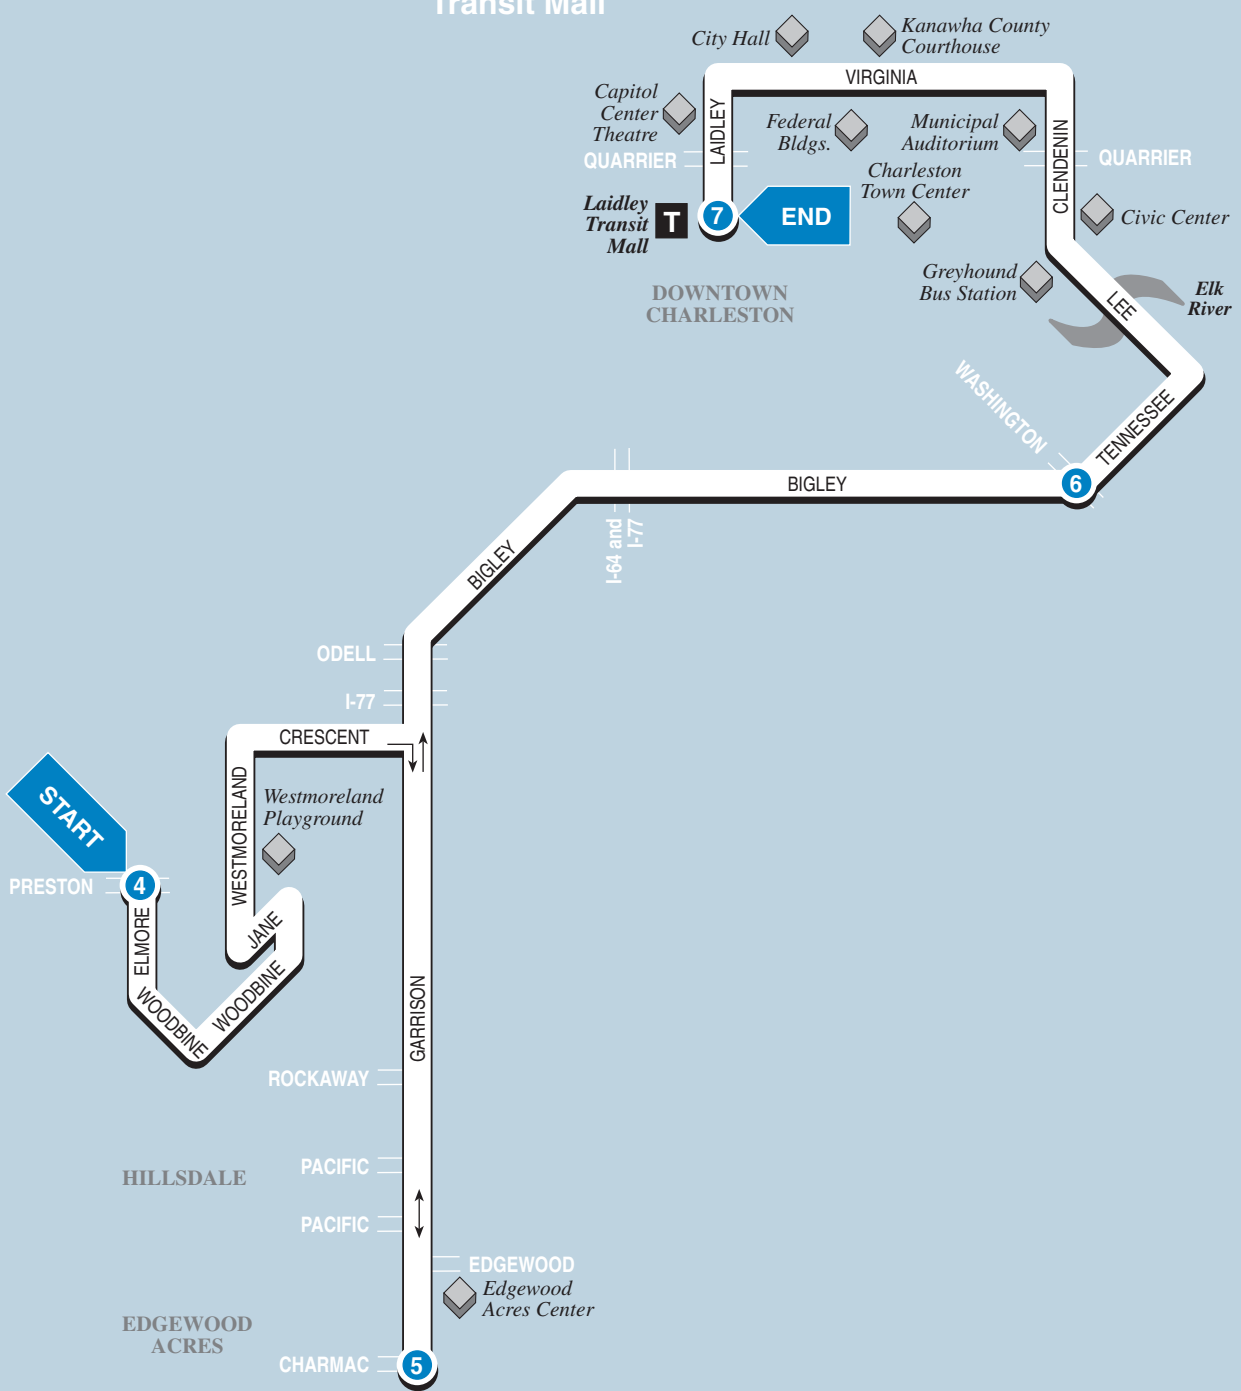

NORTH
Map not to scale

▶ Inbound
To Laidley Transit Mall

4
BUS STARTS
at
Elmore
and
Preston

5
Bus Leaves
from
Charmac
and
Garrison

6
Bus Leaves
from
Bigley
and
Washington

7
BUS ENDS
at
Laidley
Transit
Mall

See Other
Side for
Trips from
Laidley
Transit
Mall ...

WEEKDAYS

A.M.	7:15 8:00	7:25 8:10	7:33 8:17	7:40 8:25
	8:42 12:40	8:52 —	9:00 12:48	9:10 12:55
P.M.	4:16 5:04 5:43	— — —	4:24 5:12 5:50	4:30 5:20 <i>Bus returns to garage via Penn and Randolph</i>

SATURDAY

A.M.	— — 10:00	7:35 8:45 10:08	7:43 8:53 10:16	7:50 9:00 10:22
P.M.	— — 3:32	12:55 2:15 —	1:03 2:23 3:40	1:10 2:30 3:47

**Kanawha Valley Regional
Transportation Authority**

Garrison Avenue / Hillsdale

**ROUTE
12**

Downtown Charleston • CAMC
Women & Children's Hospital
Westmoreland Playground
Garrison Avenue
Edgewood Acres Center

A Charleston Community

Effective August 2005