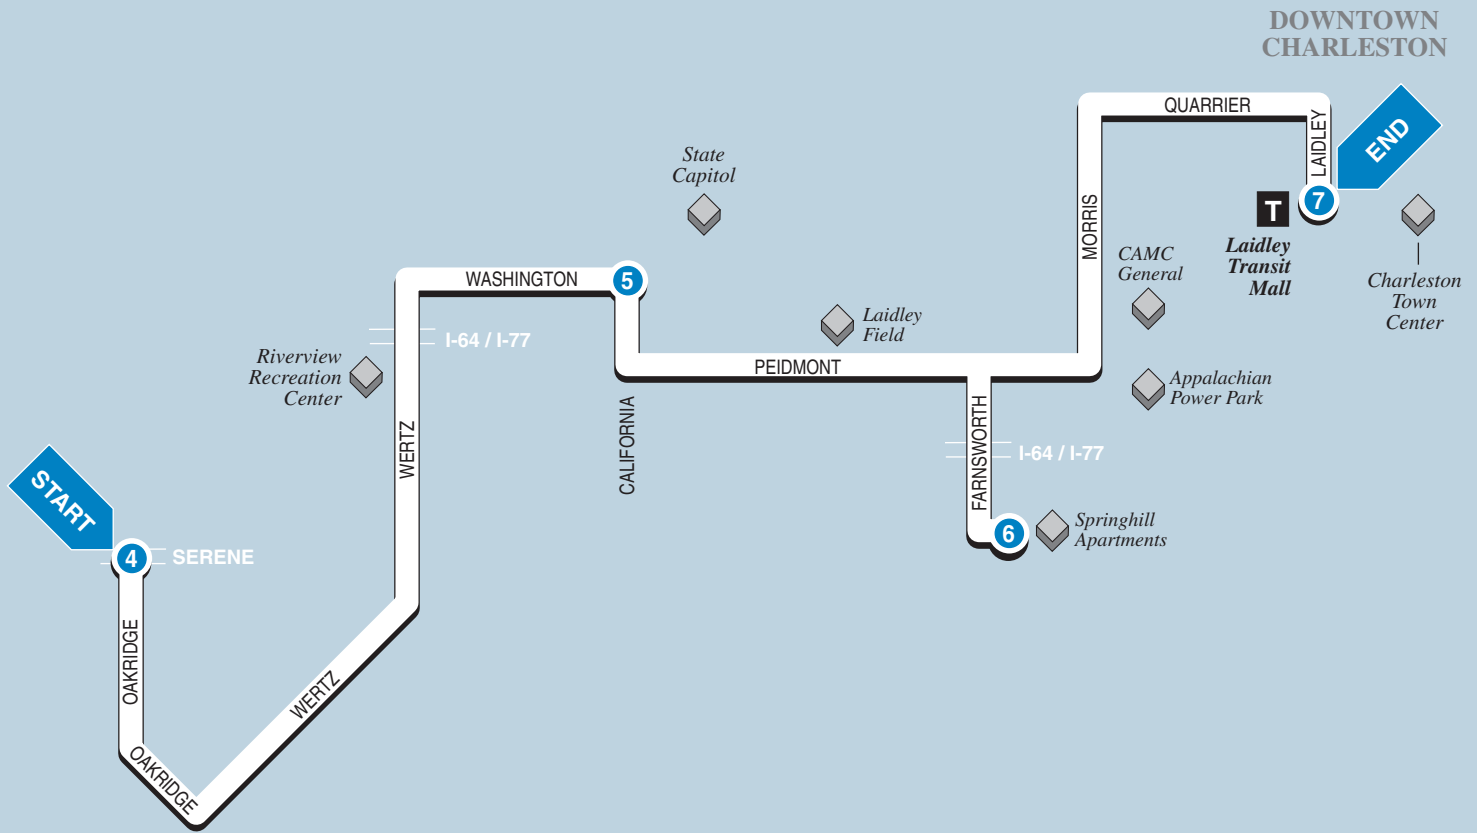

▶ Inbound ▶
To Laidley Transit Mall

4
BUS STARTS
at
Oakridge
and
Serene

5
Bus Leaves
from
California
and
Washington

6
Bus Leaves
from
Springhill
Apartments

7
BUS ENDS
at
Laidley
Transit
Mall

*See Other
Side for
Trips to
Downtown
Charleston ...*

WEEKDAYS – SATURDAY

A.M.	6:30 7:30 8:30 9:30	6:37 7:37 8:37 9:37	6:45 7:45 8:45 9:45	6:55 7:55 8:55 9:55
P.M.	12:35 <i>Trip operates Monday through Friday only</i> 3:00 4:00 5:00	12:45 3:07 4:07 5:07	12:52 3:15 4:15 5:15	1:00 3:25 4:25 5:25

SUNDAY AND HOLIDAYS

No Sunday and Holiday Service

**Kanawha Valley Regional
Transportation Authority**

Oakridge/Wertz

Downtown Charleston
State Capitol • Springhill Apartments
Oakridge Dr. • Wertz Ave.

Effective June 2009