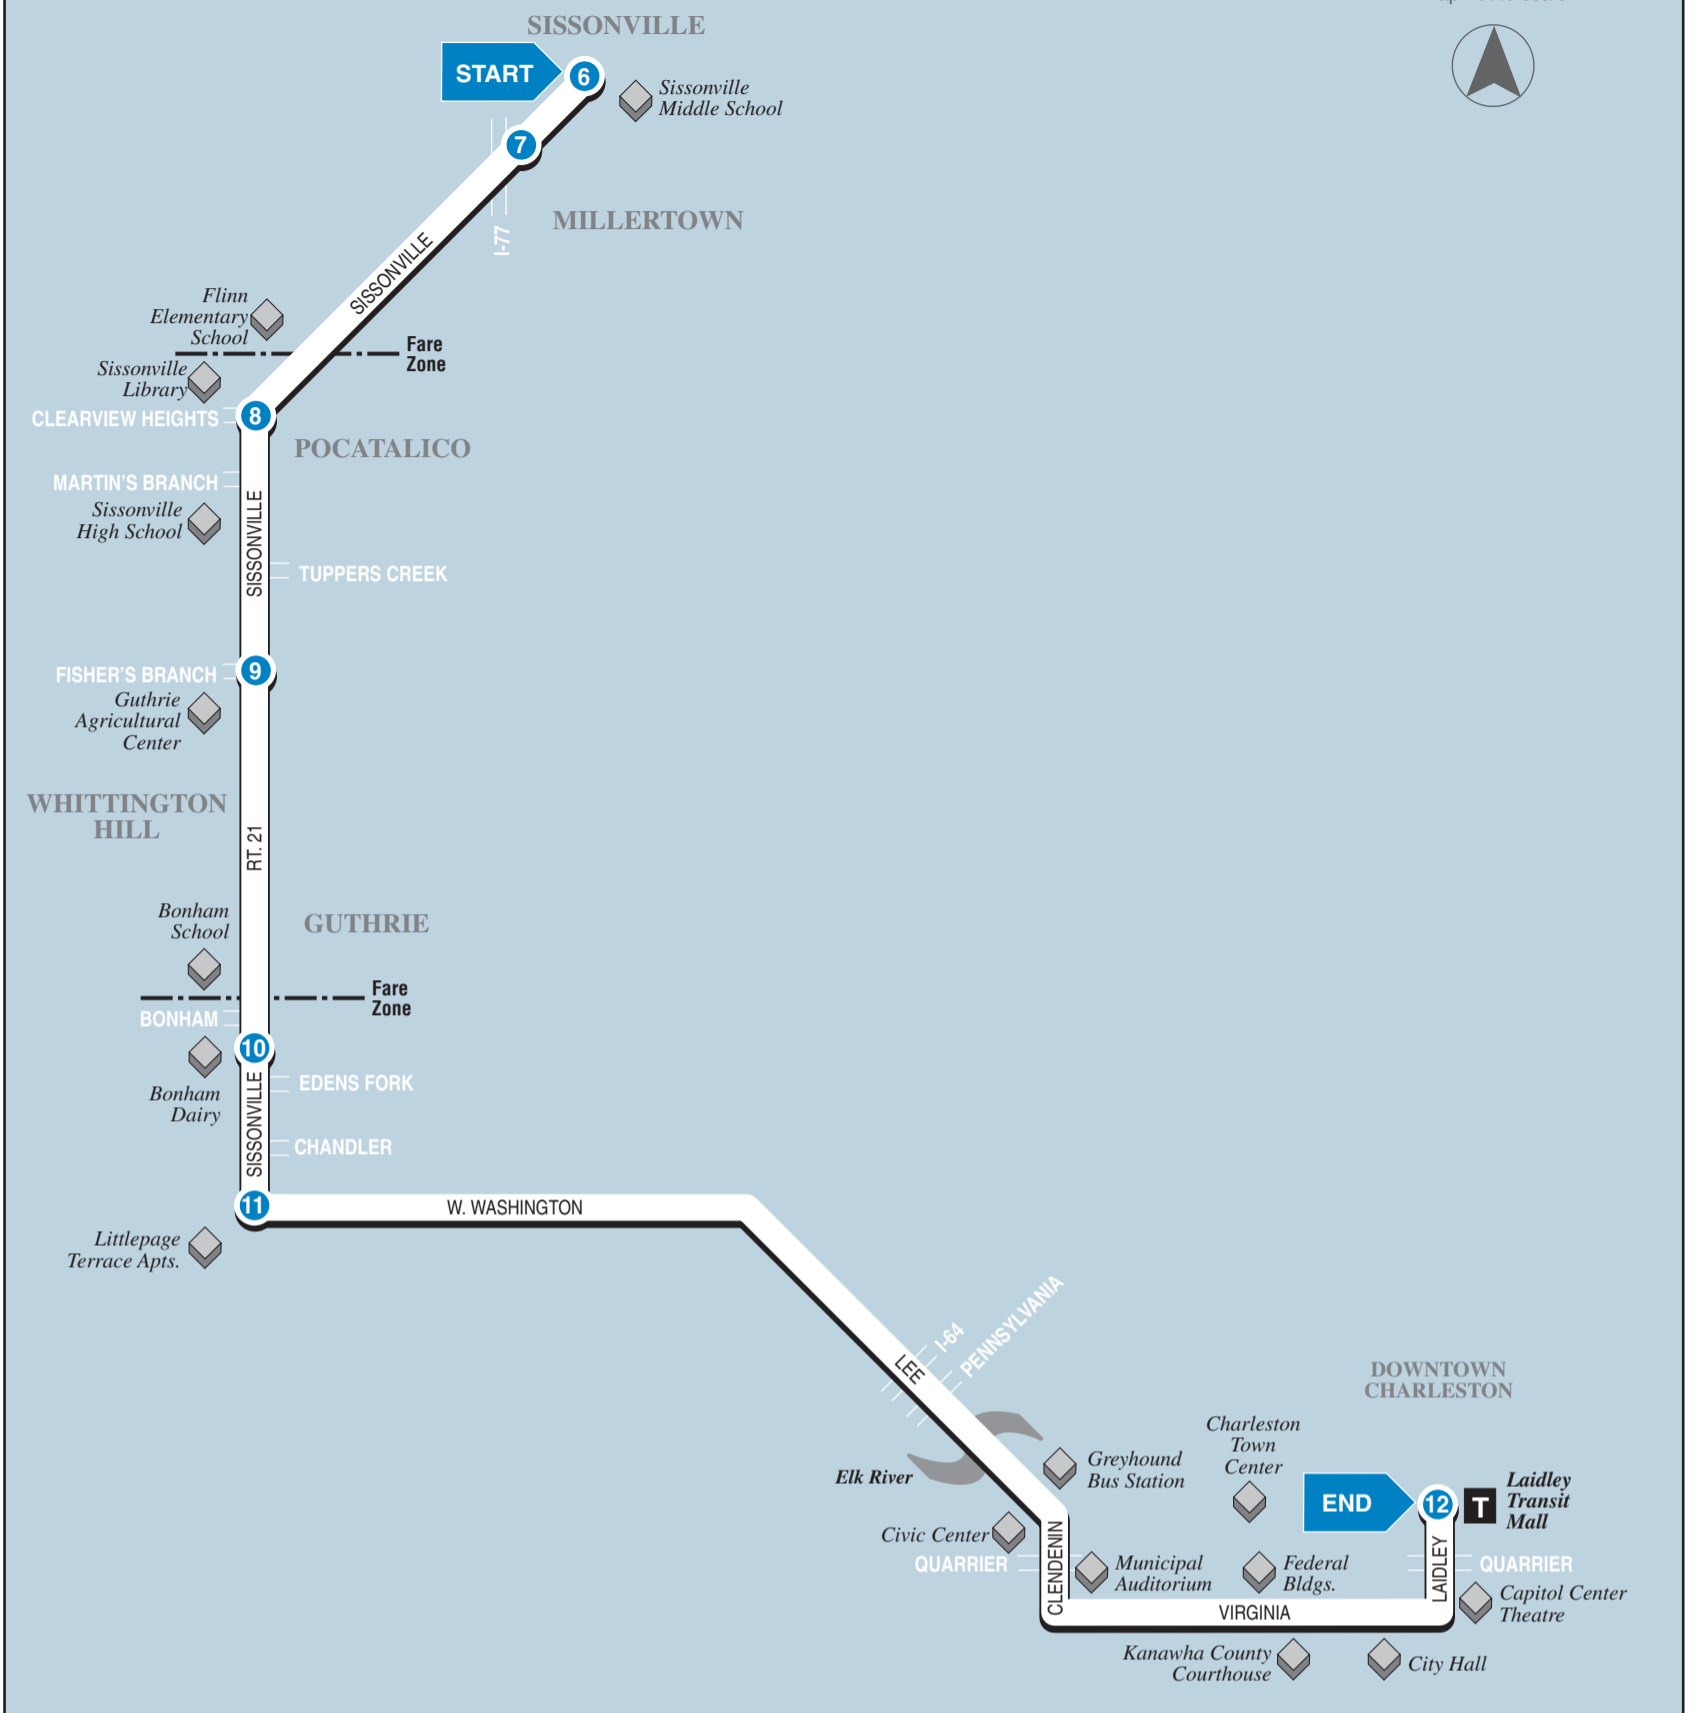

▶ Inbound ▶
To Laidley Transit Mall

NORTH
Map not to scale

- 6**
BUS STARTS at Sissonville
- 7**
Bus Leaves from Millertown
- 8**
Bus Leaves from Sissonville and Clearview Heights
- 9**
Bus Leaves from Fisher's Branch and Sissonville
- 10**
Bus Leaves from Bonham Dairy
- 11**
Bus Leaves from Littlepage Terrace
- 12**
BUS ENDS at Laidley Transit Mall

See Other Side for Trips from Laidley Transit Mall ...

WEEKDAYS – SATURDAY							
A.M.	6:35	6:40	6:45	6:50	6:57	7:01	7:20
	8:15	8:20	8:25	8:30	8:37	8:41	9:00
	9:45	9:50	9:55	10:00	10:07	10:11	10:28
	11:27*	11:30	11:35	11:40	11:47	11:51	12:10
P.M.	2:45	2:50	2:55	3:00	3:07	3:11	3:30
	4:32	4:37	4:42	4:47	4:54	4:58	5:10
	6:05	6:10	6:14	6:19	6:24	6:28	—

* This trip served Monday–Friday only

SUNDAY/HOLIDAY

No Sunday and Holiday Service

Kanawha Valley Regional Transportation Authority

Sissonville

ROUTE 8

Downtown Charleston • Bonham Dairy
Clearview Heights • Millertown
Sissonville