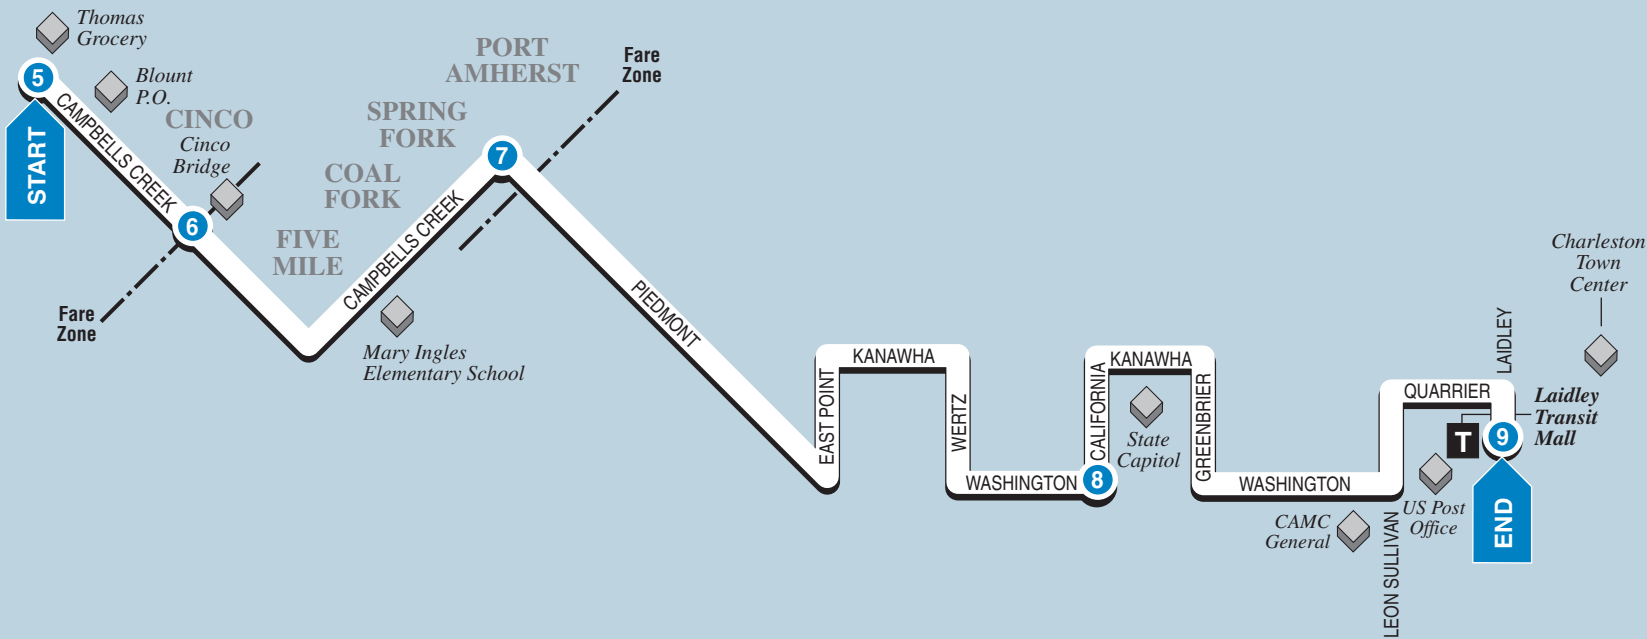

► Inbound ►  
To Laidley Transit Mall

NORTH  
Map not to scale

**5**  
**BUS STARTS**  
at  
Thomas  
Grocery

**6**  
**Bus Leaves**  
Cinco  
Bridge

**7**  
**Bus Leaves**  
from  
Piedmont  
and  
Campbell's Creek

**8**  
**Bus Leaves**  
from  
California  
and  
Washington

**9**  
**BUS ENDS**  
at  
Laidley  
Transit  
Mall

*See Other  
Side for  
Trips from  
Downtown  
Charleston ...*

### SATURDAY/SUNDAY/HOLIDAY

No Saturday, Sunday and Holiday Service

Campbell's Creek Community