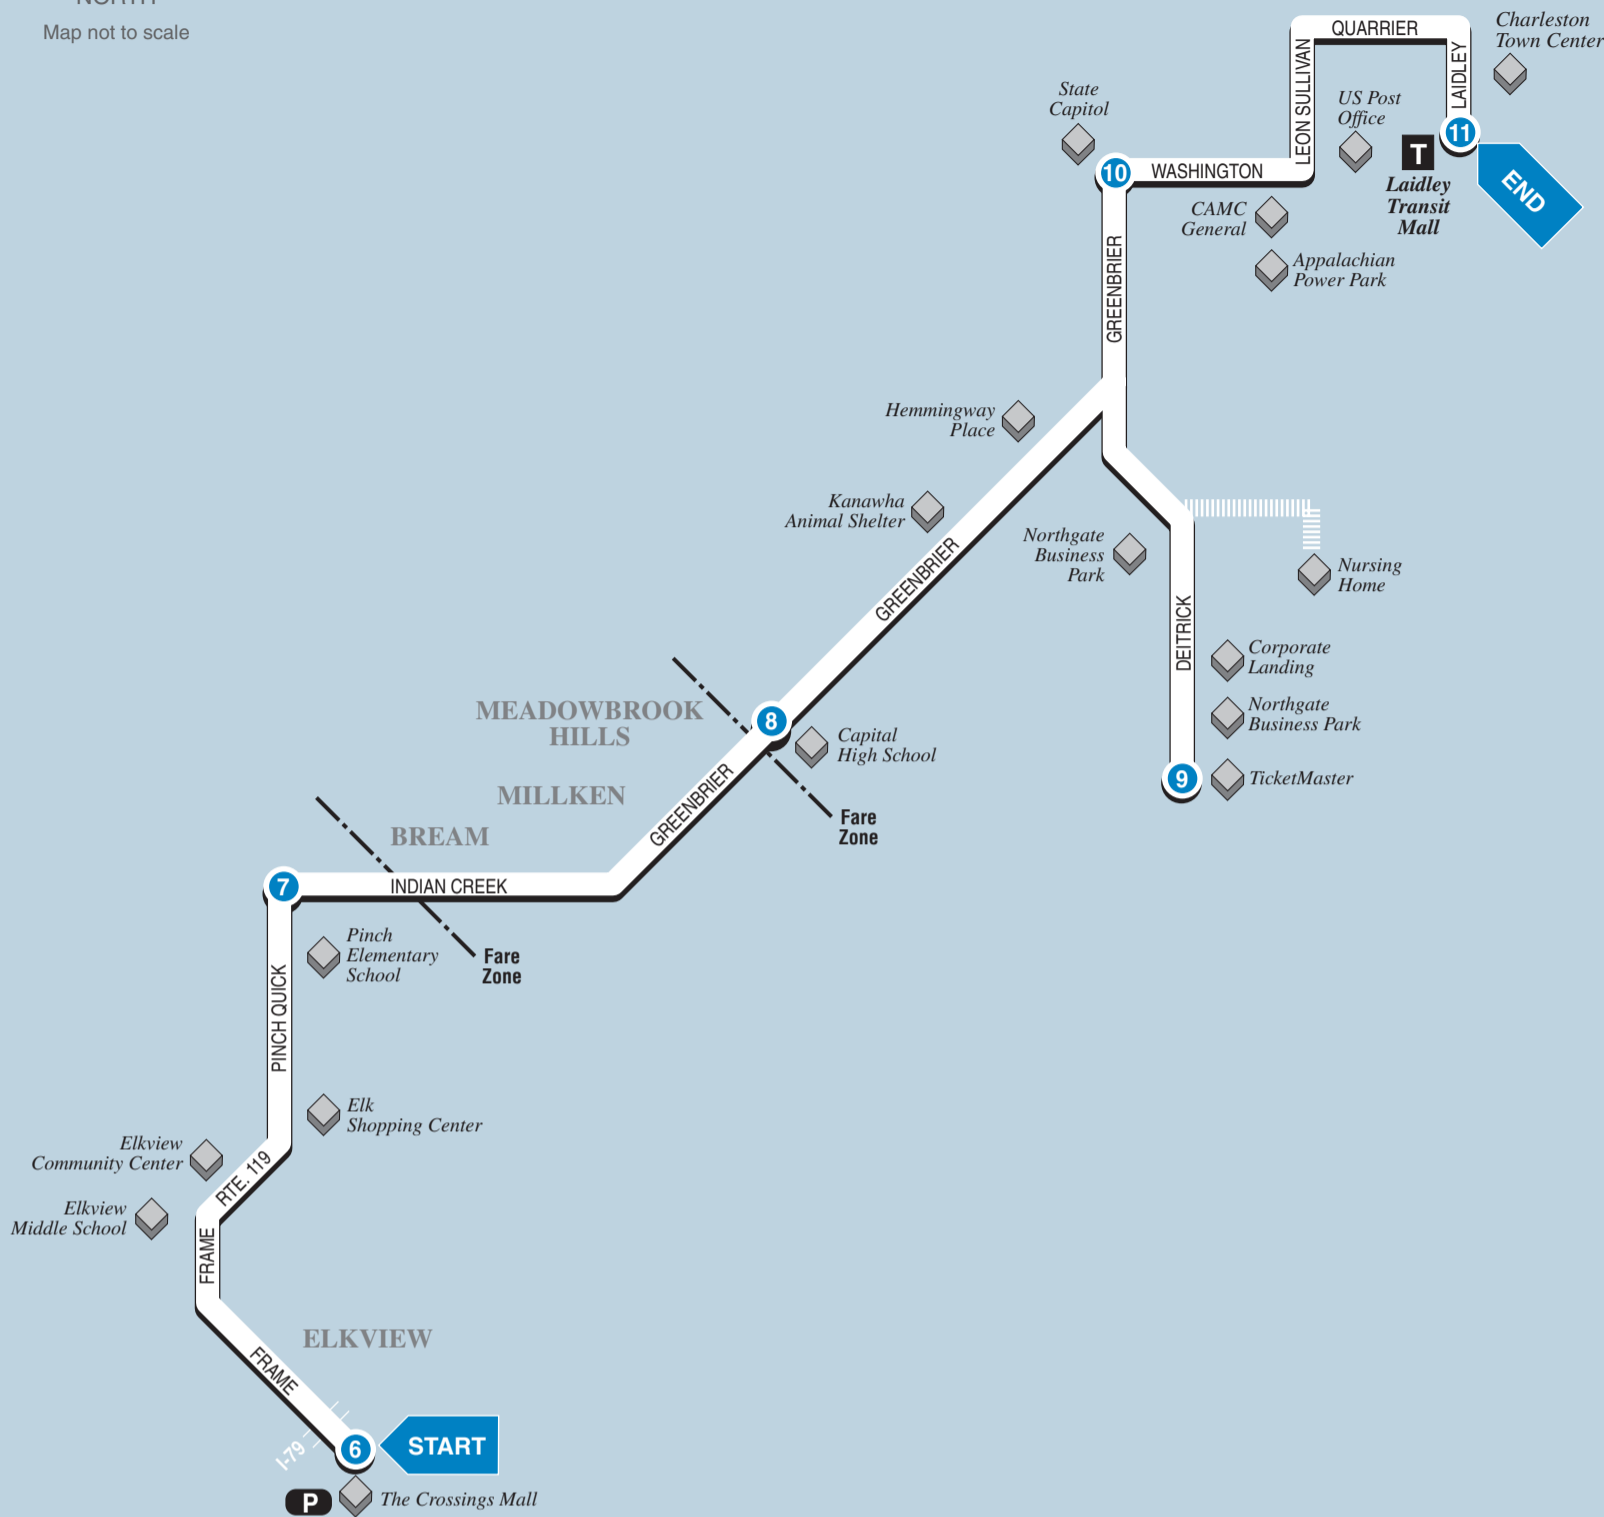

▶ Inbound ▶
To Laidley Transit Mall

6

BUS STARTS
at
Elkview
K-Mart

7

Bus Leaves
from
Quick Rd.

8

Bus Leaves
from
Capital
High School

9

Bus Leaves
from
TicketMaster

10

Bus Leaves
from
Greenbrier
and
Washington

11

BUS ENDS
at
Laidley
Transit
Mall

*See Other
Side for
Trips from
Downtown
Charleston ...*

WEEKDAYS

A.M.	6:35 8:15 9:45	6:47 8:27 9:57	7:00 8:40 10:10	— — 10:17	7:09 8:49 10:25	7:20 9:00 10:35
P.M.	3:10 4:45	3:22 4:57	3:34 5:09	3:43 —	3:49 5:15	4:00 5:30

SATURDAY

A.M.	6:35 8:15 9:45	6:43 8:22 9:53	6:51 8:32 10:03	7:00 8:42 10:10	7:09 8:49 10:19	7:20 9:00 10:30
P.M.	3:00 4:30	3:08 4:38	3:17 4:47	3:25 4:58	3:33 5:08	3:45 5:20

SUNDAY AND HOLIDAYS

Sunday and Holiday Service