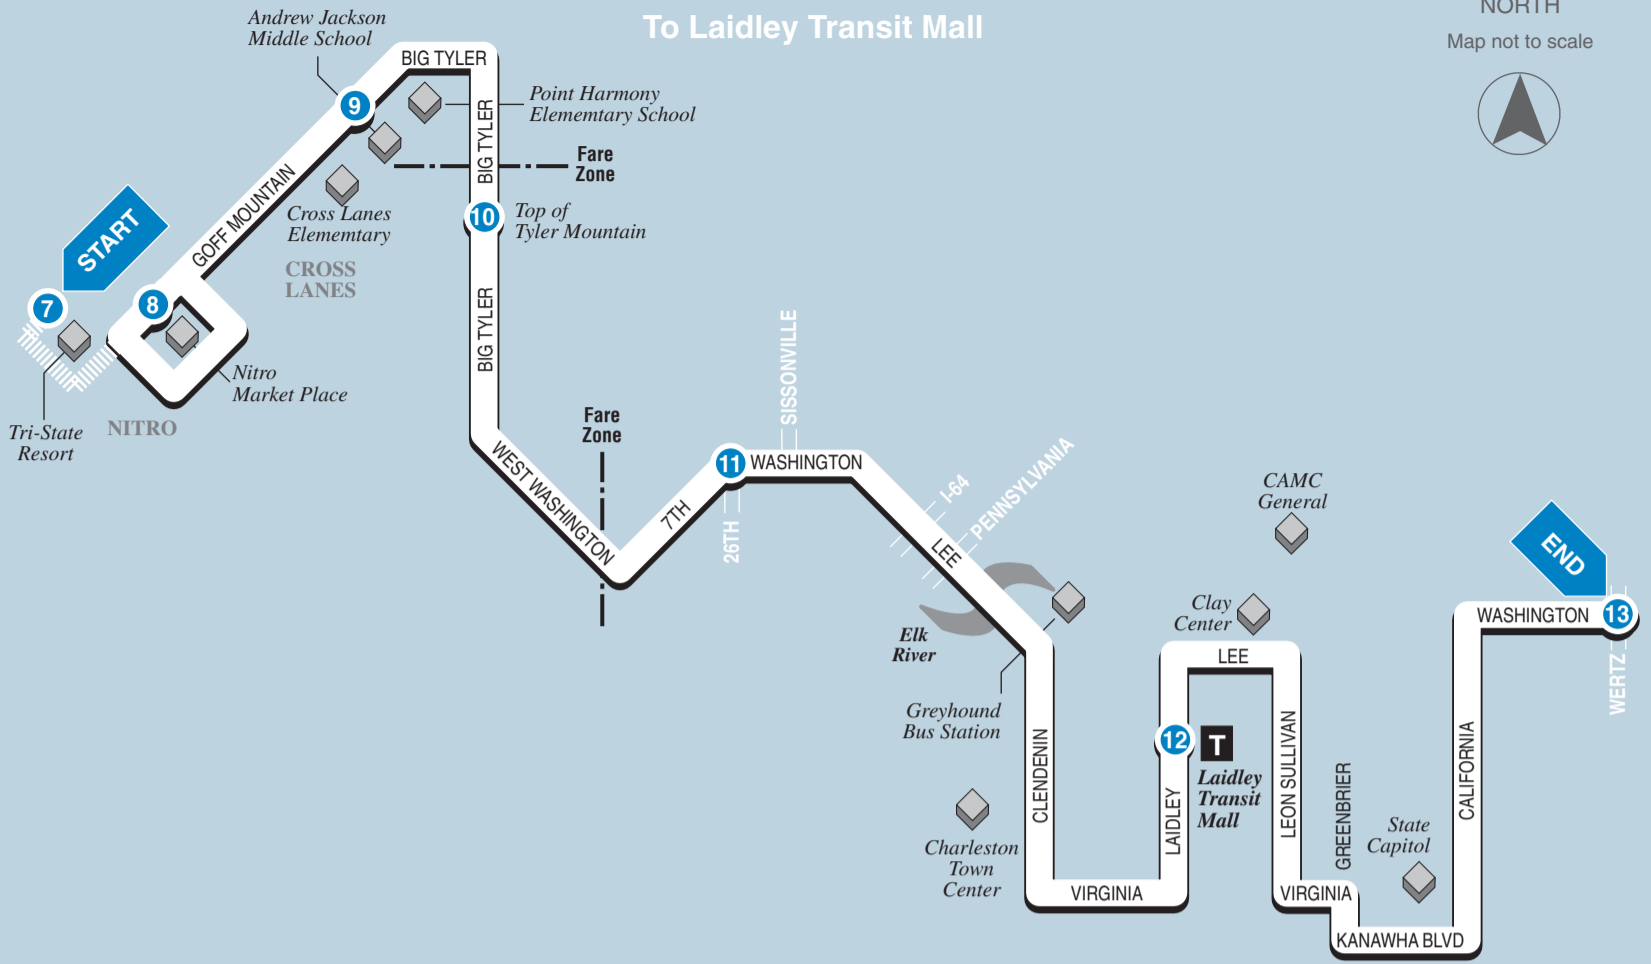

► Inbound ►  
To Laidley Transit Mall

NORTH  
Map not to scale

**7**  
BUS STARTS at Tri-State Resort

**8**  
Bus Leaves from Nitro Market Place

**9**  
Bus Leaves from Andrew Jackson

**10**  
Bus Leaves from Top of Tyler Mountain

**11**  
Bus Leaves from 7th Av. and 26th St.

**12**  
Bus Leaves from Laidley Transit Mall

**13**  
BUS ENDS at Washington & Wertz

See Other Side for Trips from Laidley Transit Mall ...

**WEEKDAYS**

A.M.	—	6:28	6:35	6:45	6:57	7:15	7:27
	—	7:15	7:30	7:45	7:57	8:15	8:27
	8:17	8:20	8:30	8:45	8:57	9:15	9:27
	—	9:25	9:35	9:50	10:02	10:20	—
	10:27	10:30	10:40	10:50	11:02	11:20	—
	—	11:30	11:40	11:50	<b>12:02</b>	<b>12:20</b>	—
P.M.	—	<b>12:30</b>	<b>12:40</b>	<b>12:50</b>	<b>1:02</b>	<b>1:20</b>	—
	—	<b>1:25</b>	<b>1:35</b>	<b>1:45</b>	<b>1:57</b>	<b>2:15</b>	<b>2:27</b>
	—	<b>2:20</b>	<b>2:30</b>	<b>2:45</b>	<b>2:57</b>	<b>3:15</b>	<b>3:27</b>
	—	<b>3:20</b>	<b>3:30</b>	<b>3:45</b>	<b>3:57</b>	<b>4:15</b>	<b>4:27</b>
	<b>4:17</b>	<b>4:20</b>	<b>4:30</b>	<b>4:45</b>	<b>4:57</b>	<b>5:15</b>	<b>5:28</b>
	—	<b>5:28</b>	<b>5:38</b>	<b>5:50</b>	<b>6:00</b>	—	—
	<b>6:22</b>	<b>6:25</b>	<b>6:35</b>	<b>6:47</b>	<b>6:57</b>	<b>7:15</b>	—

**SUNDAY/HOLIDAY**

No Sunday and Holiday Service

Kanawha Valley Regional  
Transportation Authority

Tyler Mountain / Cross Lanes

ROUTE  
**5**

Downtown Charleston • Tyler Mountain  
Cross Lanes • Nitro Market Place •  
Tri-State Resort

The Neighborhood of Cross Lanes

Effective January 2010