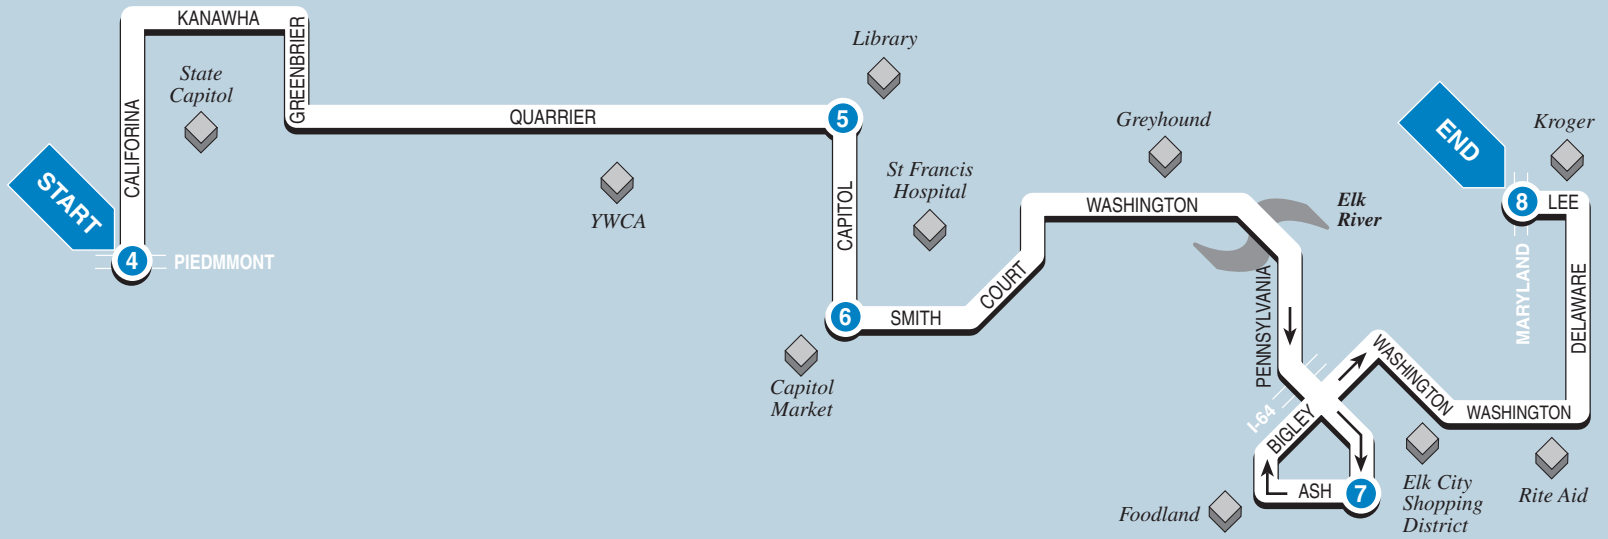

▶ Westbound ▶
To Elk CITY

NORTH
Map not to scale

4
BUS STARTS
at
California &
Washington

5
Bus Leaves
from
Quarrier &
Capitol

6
Bus Leaves
from
Capitol &
Smith

7
Bus Leaves
from
Bigley &
Ash

8
BUS ENDS
at
Lee &
Maryland

*See Other
Side for
Trips to
State
Capitol ...*

MONDAY – SATURDAY

A.M.	11:00	11:08	11:12	11:20	11:30
P.M.	12:00	12:08	12:12	12:20	12:30
	1:00	1:08	1:12	1:20	1:30
	2:00	2:08	2:12	2:20	2:30
	—	—	—	—	—
	3:30	3:38	3:42	3:50	4:00
	4:30	4:38	4:42	4:50	5:00
	5:30	5:38	5:42	5:50	5:55 To Garage

SUNDAY AND HOLIDAYS

No Sunday and Holiday Service

Trolley

ROUTE 34

Downtown Charleston
State Capitol Complex
Elk City Shopping District

Trolley at Charleston Civic Center