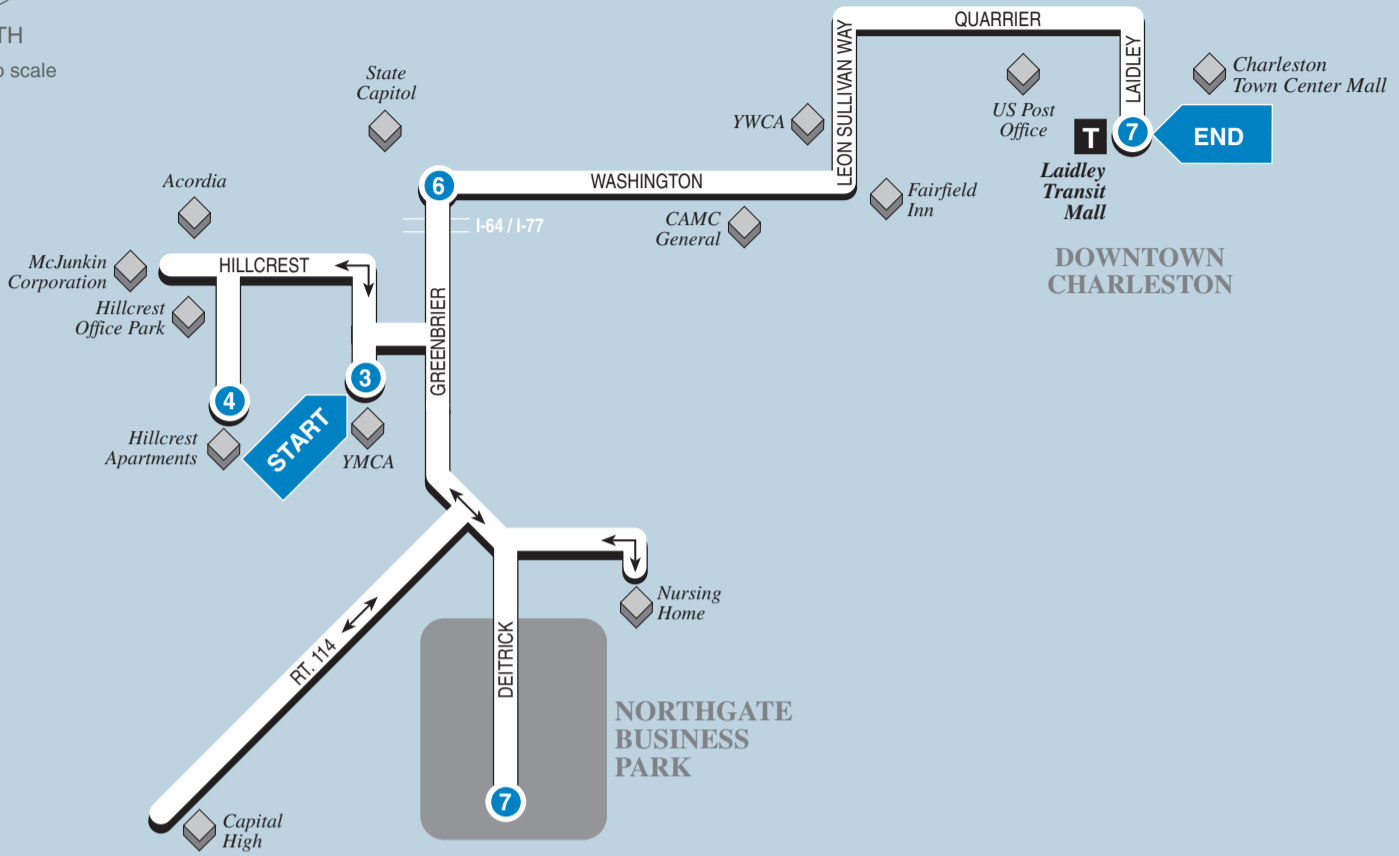

▶ Inbound ▶  
To Laidley Transit Mall

**3**  
BUS  
STARTS  
at  
YMCA

**4**  
Bus  
Leaves  
from  
Hillcrest  
Apartments

**5**  
Bus  
Leaves  
from  
NorthGate  
Business  
Park

**6**  
Bus  
Leaves  
from  
Greenbrier  
and  
Washington

**7**  
BUS  
ENDS  
at  
Laidley  
Transit  
Mall

See Other  
Side for  
Trips to  
Northgate ...

**WEEKDAYS**

A.M.	6:47	6:52	7:05	7:15	7:30
	7:47	7:52	8:05	8:15	8:30
	11:14*	11:20	11:42	11:51	12:00
	—	—	1:55	2:05	2:15
	—	—	3:29	3:35	3:45
P.M.	4:47	4:52	5:05	5:15	5:30
	5:47	5:52	6:05	6:15	6:25

\*The 11:14 a.m. trip operates to Capital High School after leaving Hillcrest & Northgate. It returns to Northgate at 11:42, then continues to Laidley Transit Mall arriving at 12:00 noon.

**SATURDAY**

A.M.	—	—	7:00	7:09	7:20
	—	—	8:42	8:49	9:00
	—	—	10:10	10:19	10:30
P.M.	—	—	12:40	12:50	1:00
	—	—	3:25	3:33	3:45
	—	—	4:58	5:08	5:20