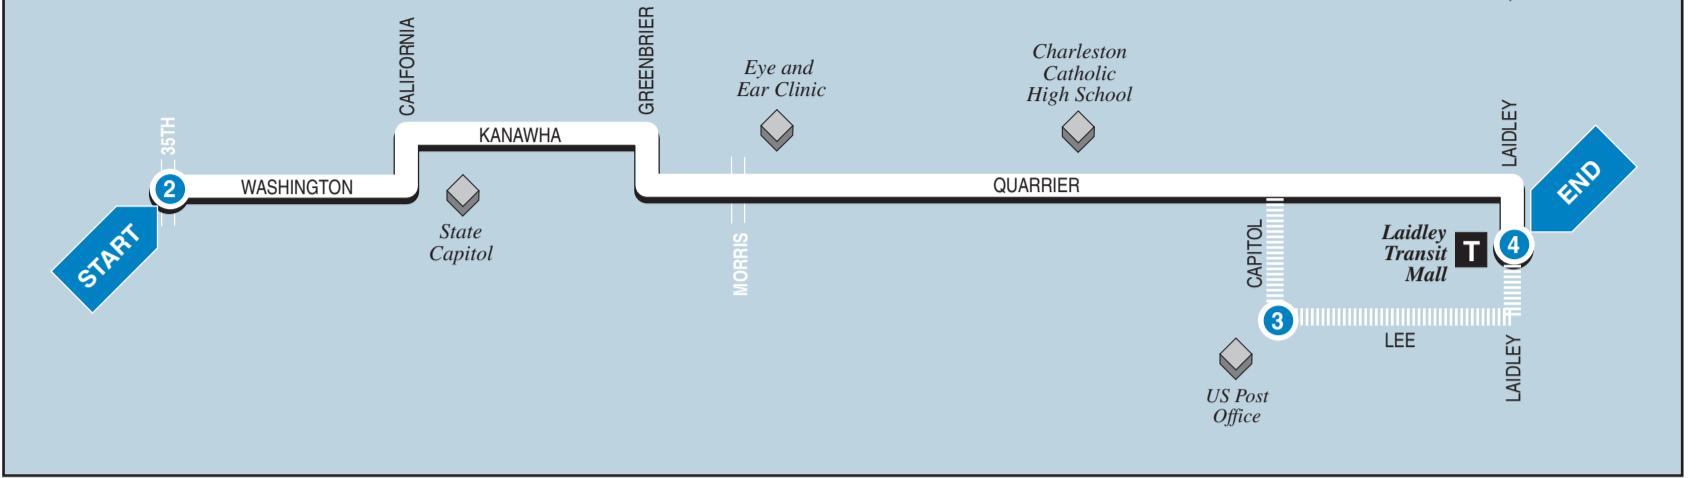

► Inbound ►
To Laidley Transit Mall

NORTH
Map not to scale

2
BUS STARTS
at
Capitol Complex

3
BUS ENDS
at
Lee and Capitol

4
BUS ENDS
at
Laidley Transit Mall

See Other Side for Trips to Capitol Complex ...

WEEKDAYS

*Service provided by Trolley

SUNDAY AND HOLIDAYS

Sunday service on Virginia and Quarrier streets is provided by the Montgomery Bus Schedules #22

No Sunday and Holiday Service