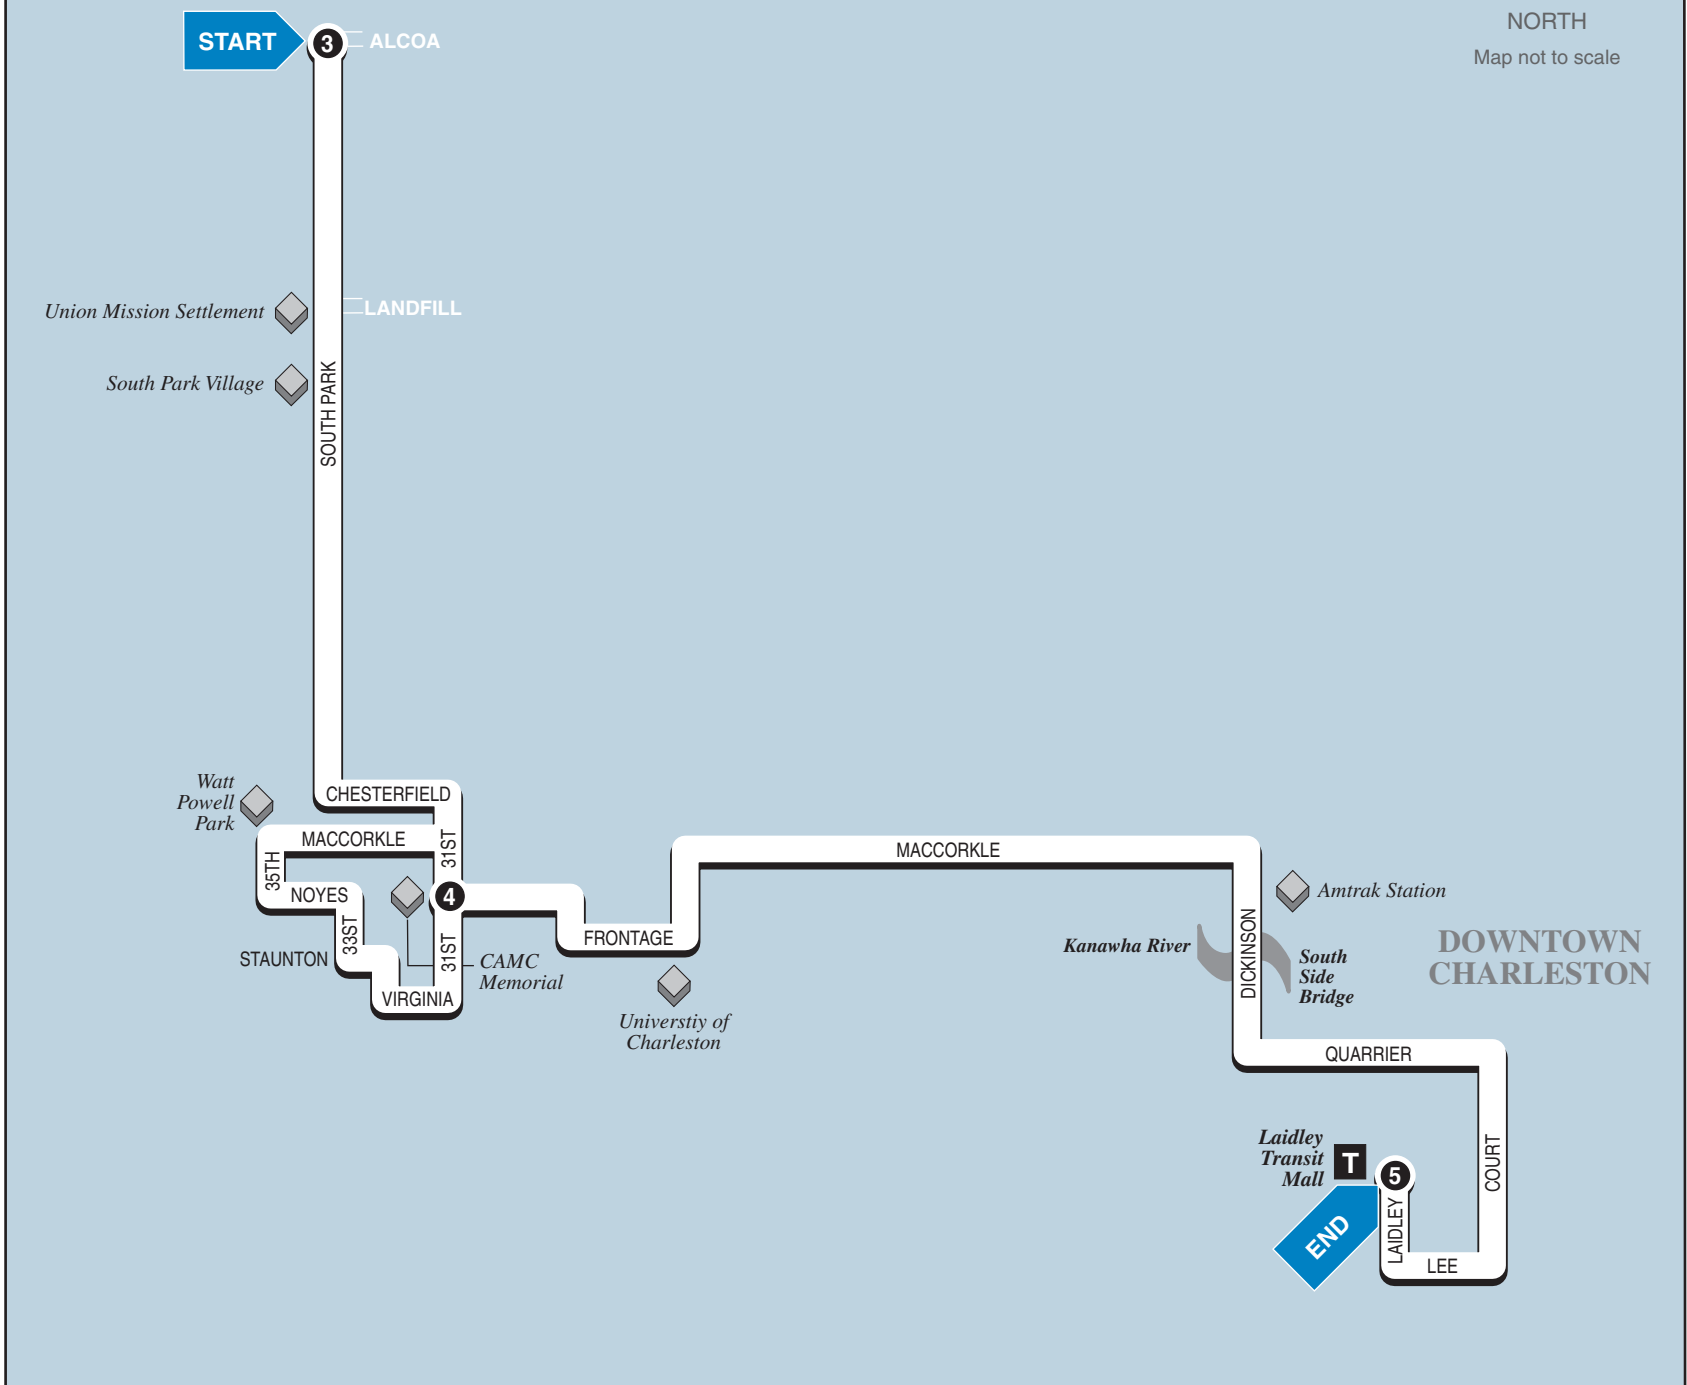

Inbound
To Laidley Transit Mall

NORTH
Map not to scale

3

BUS STARTS
at
South Park
and
Alcoa Dr.

4

Bus Leaves
from
Frontage
and
31st St.

5

BUS ENDS
at
Laidley
Transit Mall

See Other
Side for
Trips from
Downtown
Charleston ...

WEEKDAYS

A.M.	6:42	6:56	7:20
	7:45	7:59	8:30
	9:02	9:16	9:40
	10:15	10:29	10:50
P.M.	12:25	12:35	12:50
	3:48	4:02	4:25
	4:55	5:04	5:25
	5:50	—	—

SATURDAY

A.M.	6:42	6:56	7:20
	7:45	7:59	8:30
	9:02	9:16	9:40
P.M.	12:45	12:59	1:15
	2:45	2:59	3:20
	3:48	4:02	4:25
	4:55	5:04	5:25
	5:50	—	—

Kanawha Valley Regional
Transportation Authority

South Park /
CAMC Memorial Hospital

ROUTE 16

Downtown Charleston
CAMC Memorial Hospital
South Park

The Neighborhood of Kanawha City

Effective August 2005