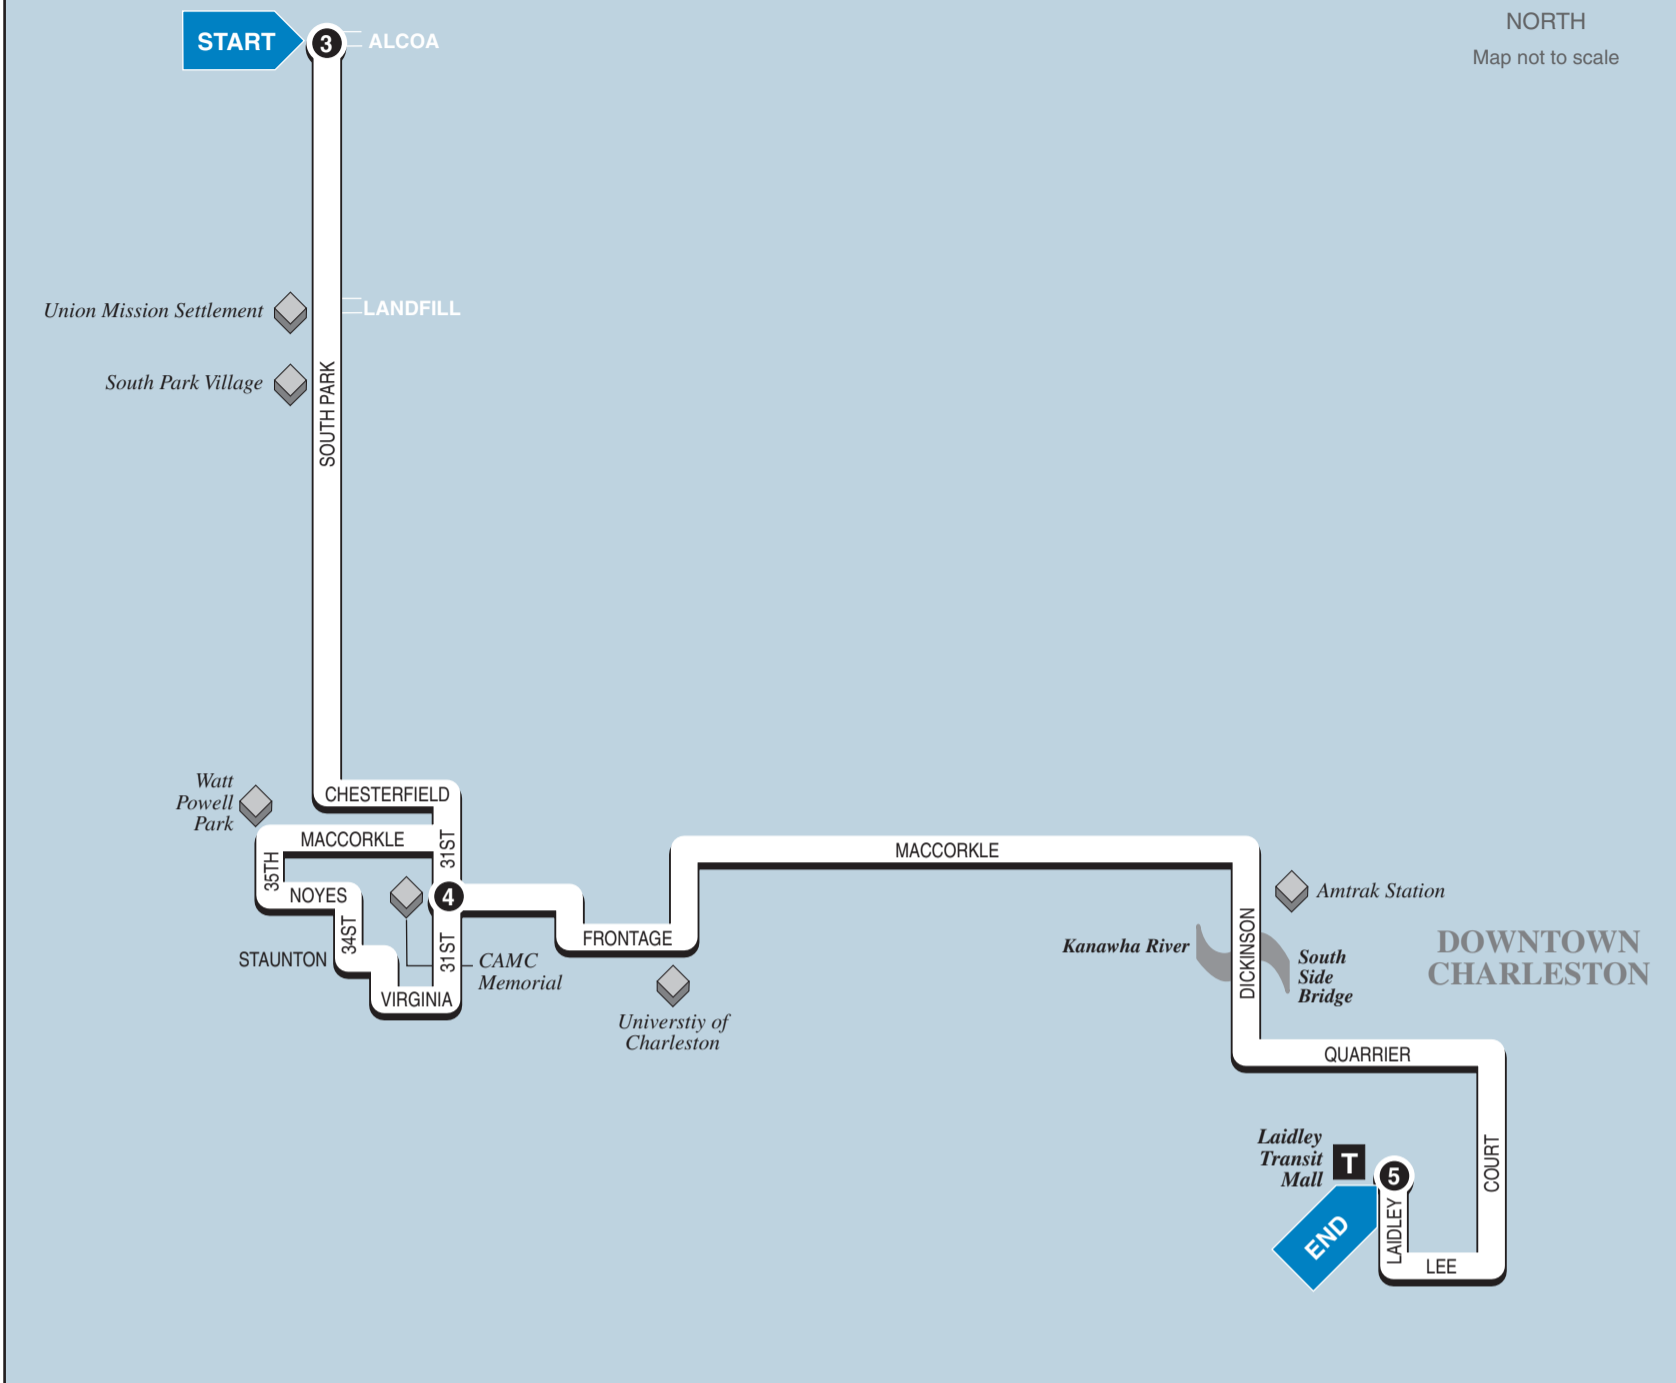

▶ Inbound ▶
To Laidley Transit Mall

NORTH
Map not to scale

3

BUS STARTS
at
South Park
and
Alcoa Dr.

4

Bus Leaves
from
Frontage
and
31st St.

5

BUS ENDS
at
Laidley
Transit Mall

*See Other
Side for
Trips from
Downtown
Charleston ...*

WEEKDAYS

A.M.	6:42	6:56	7:20
	7:45	7:59	8:30
	9:02	9:16	9:40
	10:15	10:29	10:50
P.M.	12:25	12:35	12:50
	3:48	4:02	4:25
	4:55	5:04	5:25
	5:50	—	—

SATURDAY

A.M.	6:42	6:56	7:20
	7:45	7:59	8:30
	9:02	9:16	9:40
P.M.	12:45	12:59	1:15
	2:45	2:59	3:20
	3:48	4:02	4:25
	4:55	5:04	5:25
	5:50	—	—

**Kanawha Valley Regional
Transportation Authority**

**South Park /
CAMC Memorial Hospital**

ROUTE
16

Downtown Charleston
CAMC Memorial Hospital
South Park

The Neighborhood of Kanawha City

Effective June 2009