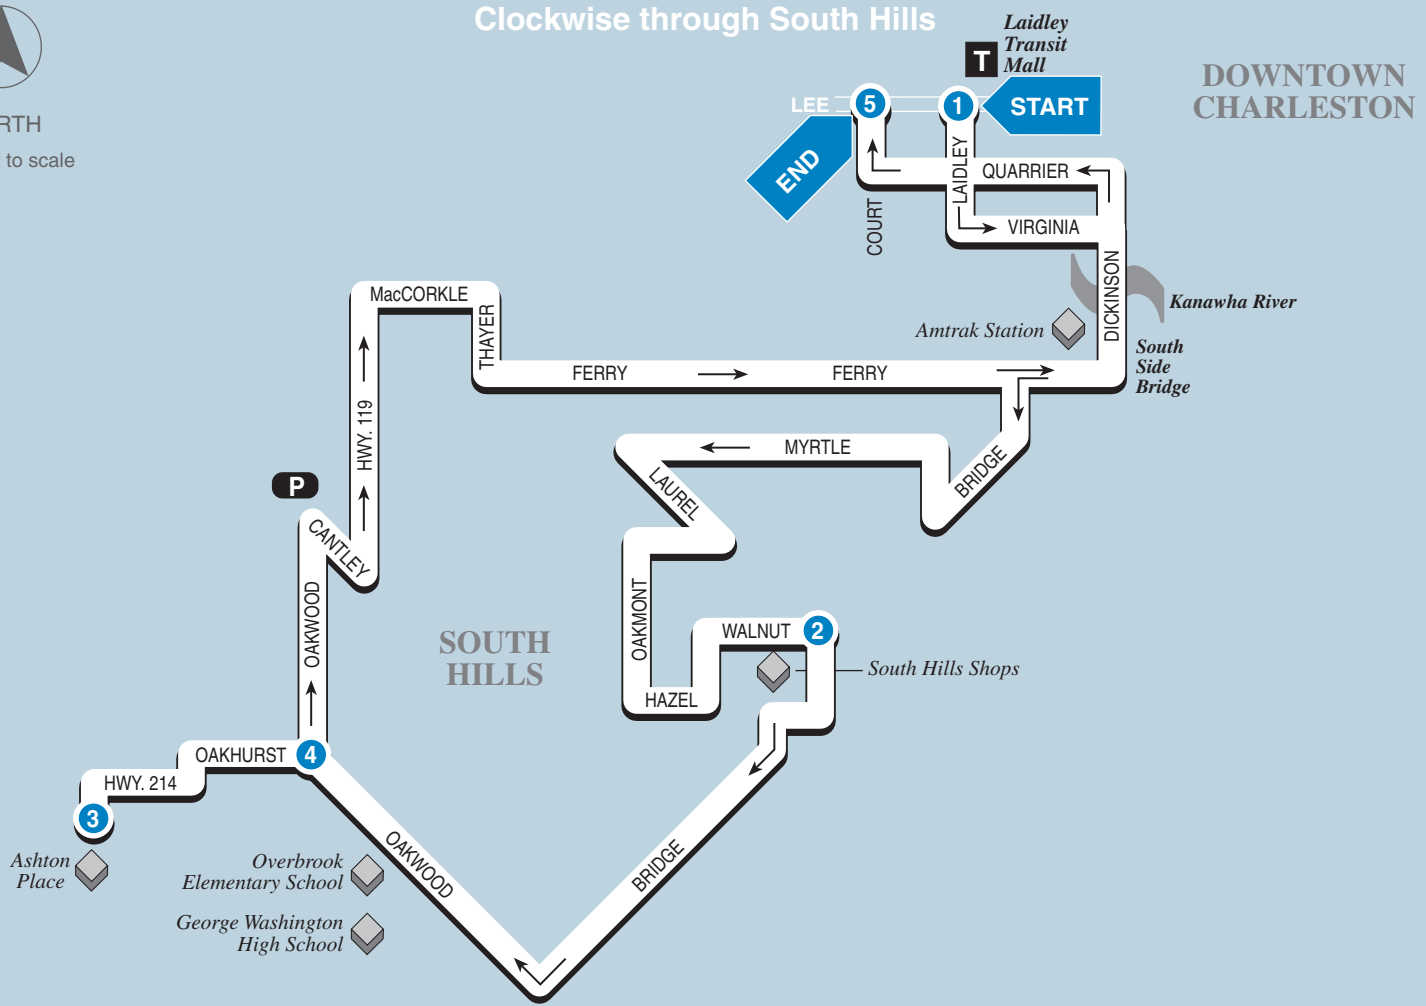

NORTH
Map not to scale

▶ **Afternoon Service** ▶
Clockwise through South Hills

- 1**
BUS STARTS
at
Laidley
Transit Mall
- 2**
Bus
Leaves
from
Bridge and
Walnut
- 3**
Bus
Leaves
from
Ashton
Place
- 4**
Bus
Leaves
from
Oakwood and
Oakhurst
- 5**
BUS
ENDS
at
Laidley
Transit Mall

See Other
Side for
Morning
Trips ...

WEEKDAYS

| | | | | | |
|------|-------|------|------|------|------|
| P.M. | 12:55 | 1:03 | 1:15 | 1:20 | 1:35 |
| | 2:15 | 2:23 | 2:37 | 2:40 | 2:55 |
| | 2:55 | 3:03 | 3:17 | 3:20 | 3:35 |
| | 3:35 | 3:43 | 3:57 | 4:00 | 4:15 |
| | 4:15 | 4:23 | 4:37 | 4:40 | 4:55 |
| | 4:55 | 5:03 | 5:17 | 5:20 | 5:35 |
| | 5:35 | 5:43 | 5:55 | 5:58 | 6:10 |