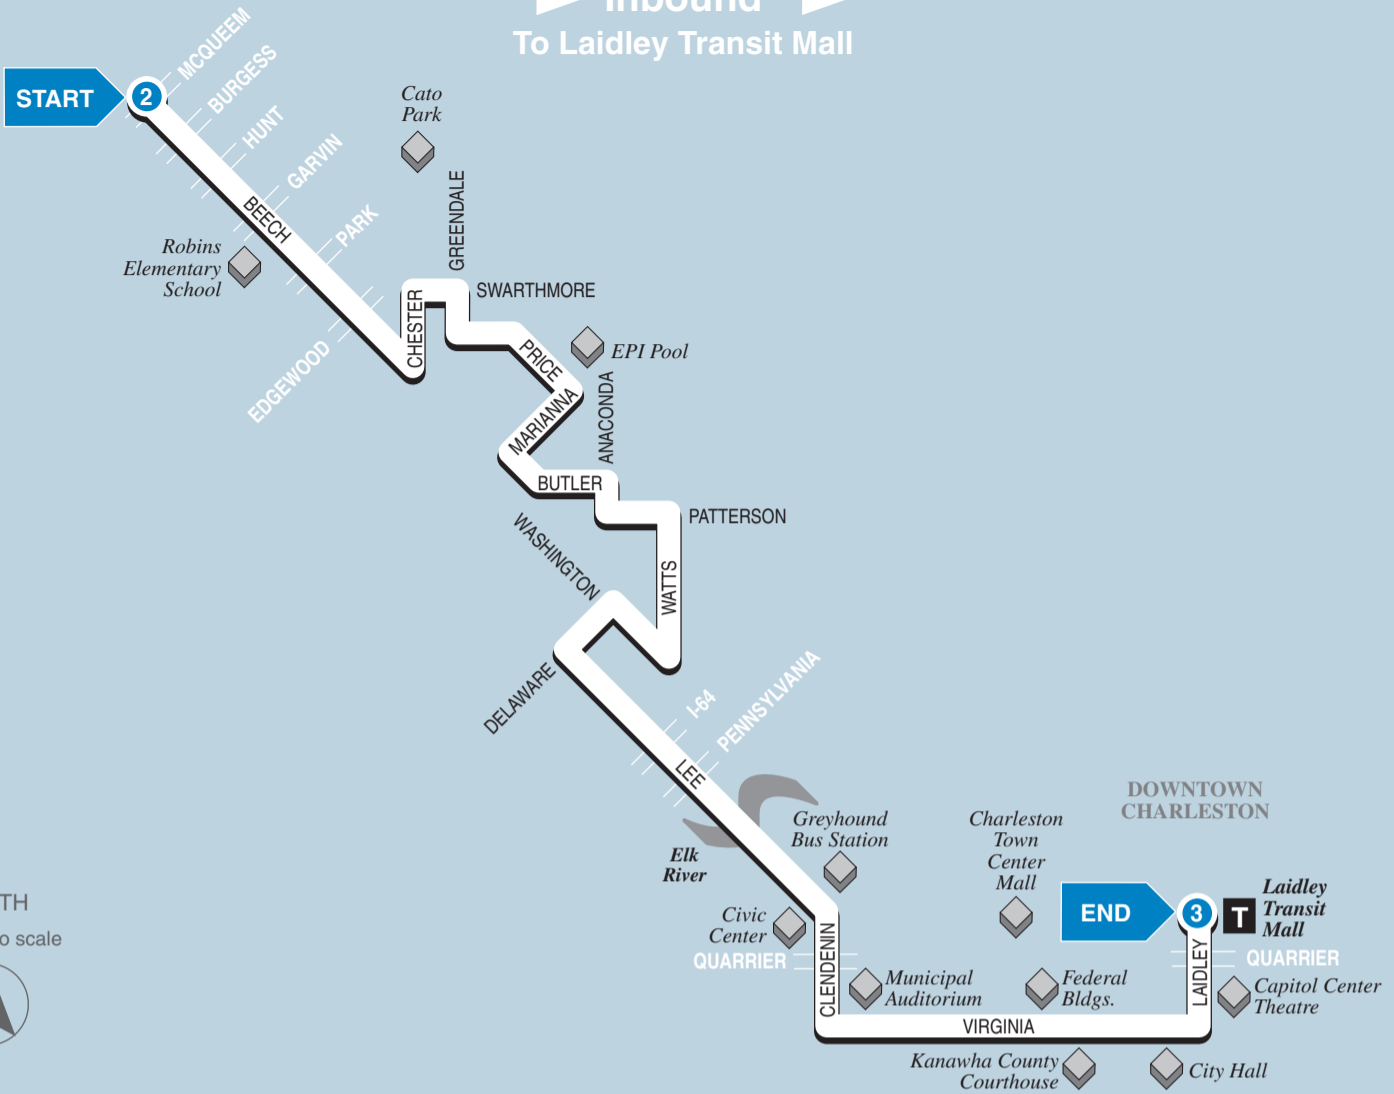

► Inbound ►  
To Laidley Transit Mall

**2**  
**BUS STARTS**  
at  
McQueen  
and  
Beech

**3**  
**BUS ENDS**  
at  
Laidley  
Transit  
Mall

*See Other  
Side for  
Trips to  
Beech and  
McQueen ...*

**2**  
**BUS STARTS**  
at  
McQueen  
and  
Beech

**3**  
**BUS ENDS**  
at  
Laidley  
Transit  
Mall

*See Other  
Side for  
Trips to  
Beech and  
McQueen ...*

WEEKDAYS			SATURDAY		
A.M.	7:23	7:40	A.M.	6:43	7:00
	8:03	8:20		7:45	8:00
	8:43	9:00		8:45	9:00
	9:23	9:40		9:45	10:00
	10:03	10:20		10:45	11:00
	10:43	11:00*		11:45	12:00
P.M.	1:10	1:30	P.M.	12:45	1:00
	3:40	4:00		1:45	2:00
	4:20	4:40		3:10	3:25
	5:00	5:20		5:00	5:15
	5:35**	-		5:30	5:45

\* To Capitol High    \*\*To Garage via Edgewood and Washington

Effective August 2005

Robins Elementary School

Downtown Charleston • Edgewood Area  
Cato Park  
Robins Elementary School

ROUTE  
**13**

**Beech Avenue**

**Kanawha Valley Regional  
Transportation Authority**