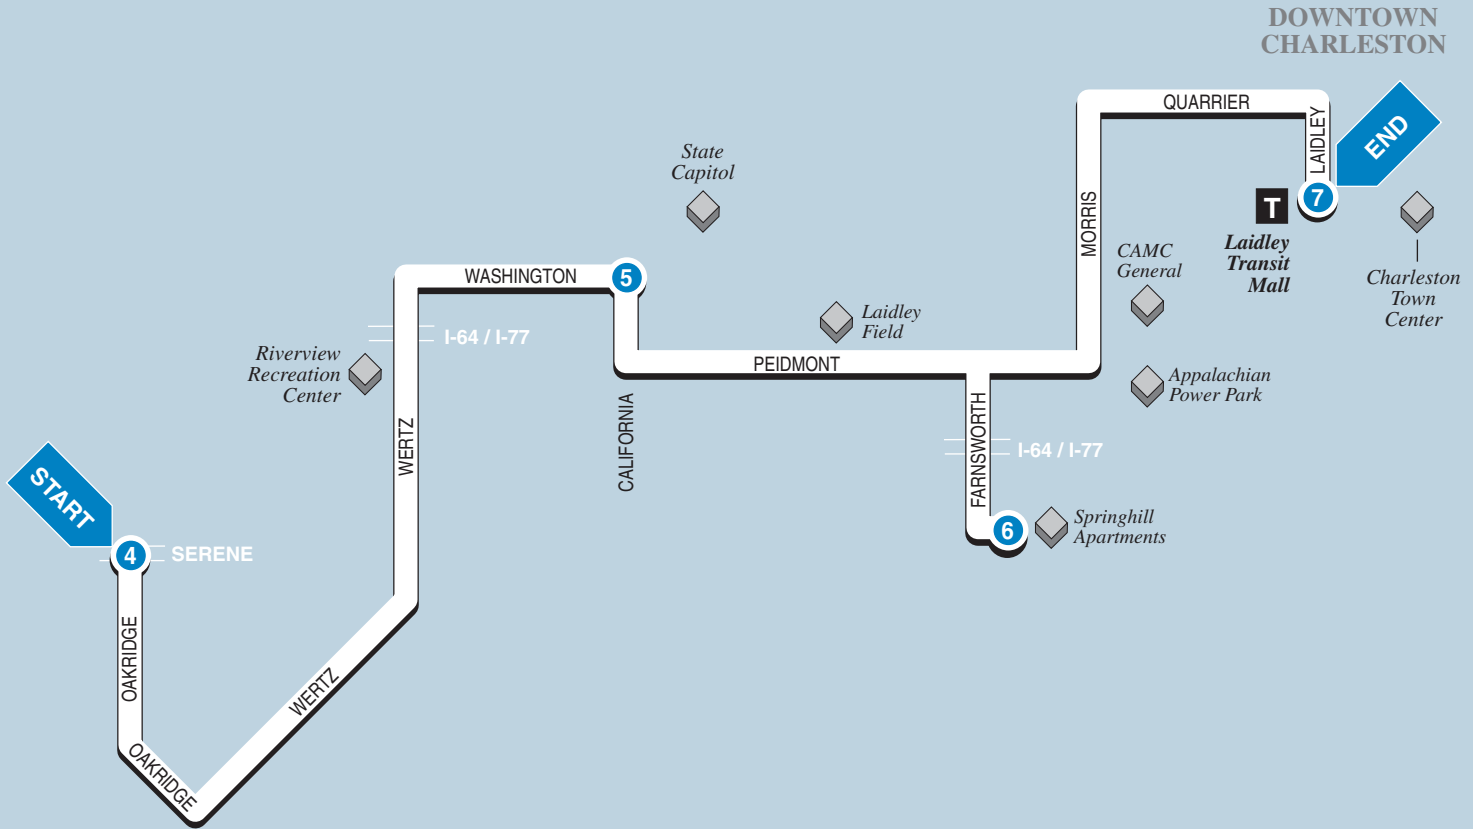

▶ Inbound ▶
To Laidley Transit Mall

NORTH

Map not to scale

4

BUS STARTS
at
Oakridge
and
Serene

5

Bus Leaves
from
California
and
Washington

6

Bus Leaves
from
Springhill
Apartments

7

BUS ENDS
at
Laidley
Transit
Mall

*See Other
Side for
Trips to
Downtown
Charleston ...*

WEEKDAYS – SATURDAY

A.M.	6:30	6:37	6:45	6:55
	7:30	7:37	7:45	7:55
	8:30	8:37	8:45	8:55
	9:30	9:37	9:45	9:55
P.M.	12:35	12:45	12:52	1:00
	3:00	3:07	3:15	3:25
	4:00	4:07	4:15	4:25
	5:00	5:07	5:15	5:25

SUNDAY AND HOLIDAYS

No Sunday and Holiday Service

Oakridge/Wertz

Downtown Charleston
State Capitol • Springhill Apartments
Oakridge Dr. • Wertz Ave.