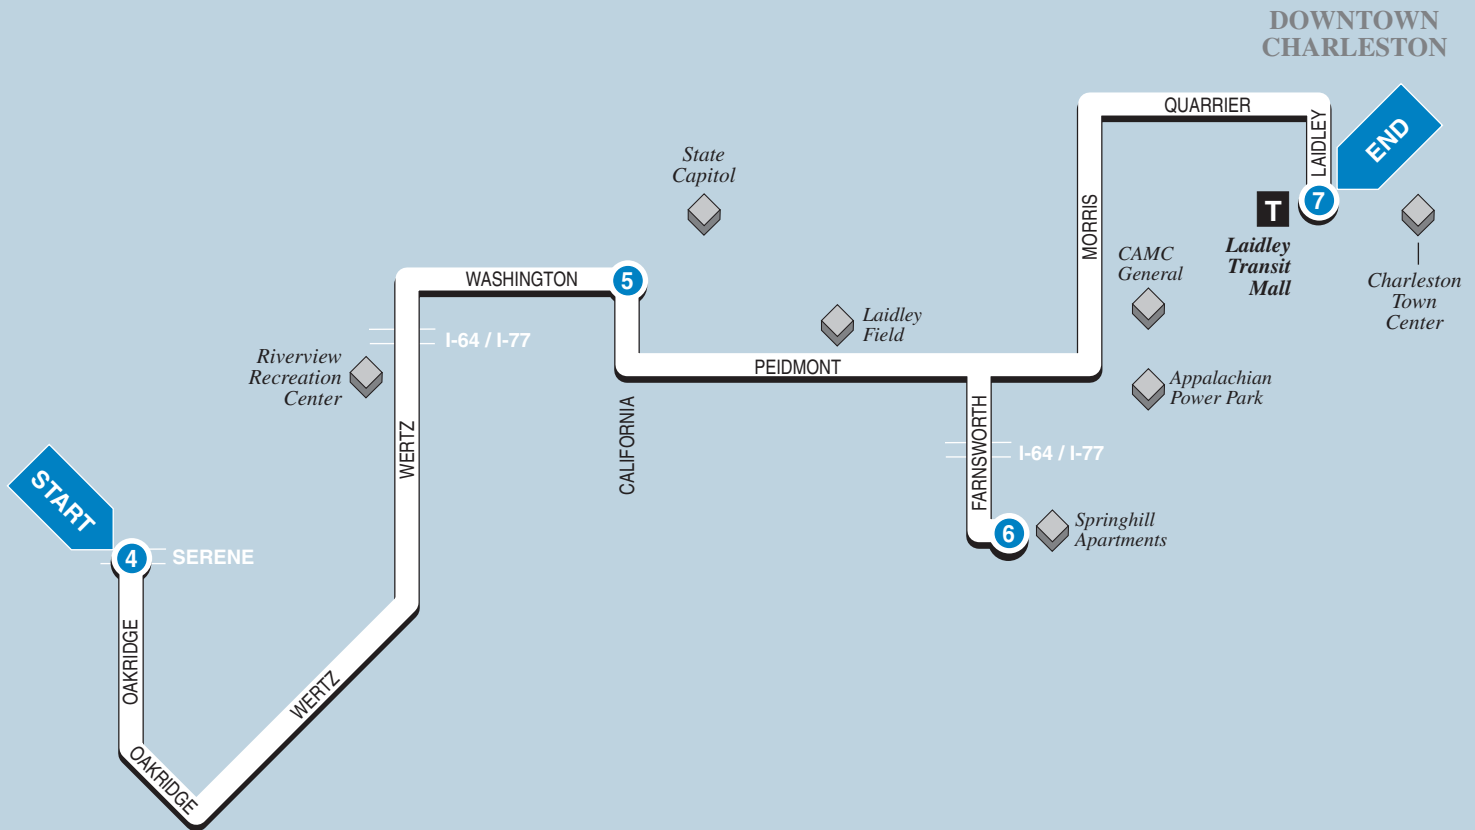

▶ Inbound ▶
To Laidley Transit Mall

4
BUS STARTS
at
Oakridge
and
Serene

5
Bus Leaves
from
California
and
Washington

6
Bus Leaves
from
Springhill
Apartments

7
BUS ENDS
at
Laidley
Transit
Mall

*See Other
Side for
Trips to
Downtown
Charleston ...*

WEEKDAYS – SATURDAY

A.M.	6:30	6:37	6:45	6:55
	7:30	7:37	7:45	7:55
	8:30	8:37	8:45	8:55
	9:30	9:37	9:45	9:55
P.M.	12:35 <i>Trip operates Monday through Friday only</i>	12:45	12:52	1:00
	3:00	3:07	3:15	3:25
	4:00	4:07	4:15	4:25
	5:00	5:07	5:15	5:25

SUNDAY AND HOLIDAYS

No Sunday and Holiday Service

**Kanawha Valley Regional
Transportation Authority**

Oakridge/Wertz

Downtown Charleston
State Capitol • Springhill Apartments
Oakridge Dr. • Wertz Ave.

Effective June 2009