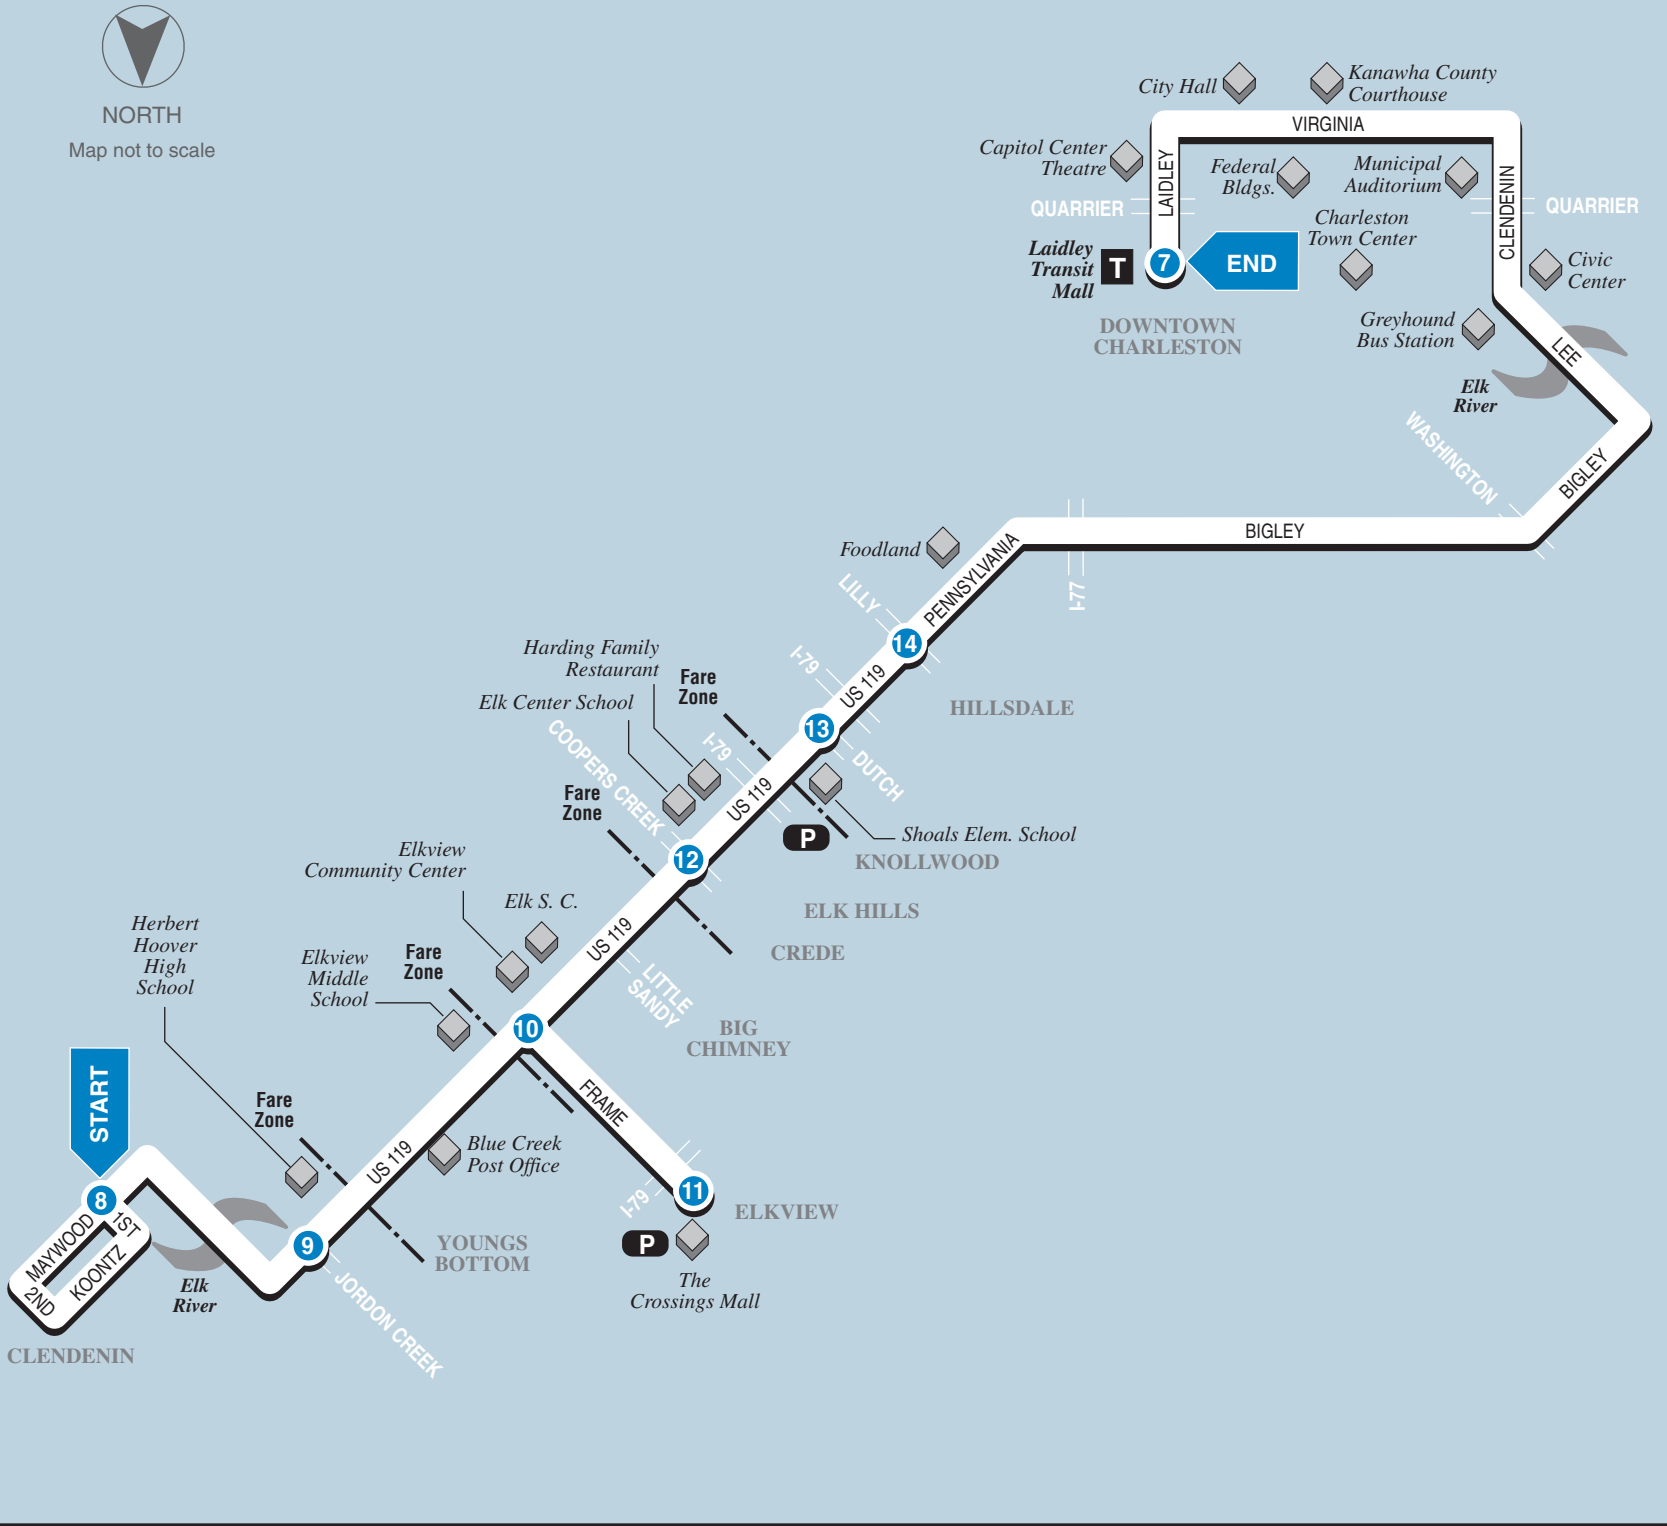

► Inbound ►
To Laidley Transit Mall

NORTH
Map not to scale

- 8**
BUS STARTS at Clendenin
- 9**
Bus Leaves from Hwy 119 and Jordan Creek
- 10**
Bus Leaves from Hwy 119 and Frame
- 11**
Bus Leaves from K-Mart at Crossings Mall
- 10**
Bus Leaves from Hwy 119 and Frame
- 12**
Bus Leaves from Hwy 119 and Coopers Creek
- 13**
Bus Leaves from Hwy 119 and Dutch
- 14**
Bus Leaves from Hwy 119 and Lilly
- 15**
BUS ENDS at Laidley Transit Mall

See Other Side for Trips from Laidley Transit Mall ...

MONDAY – SATURDAY									
A.M.	6:30	6:36	6:45	6:50	6:56	7:04	7:14	7:18	7:30
	7:40*	7:48	7:57	8:02	8:08	8:16	8:24	8:28	8:40
	8:30	8:38	8:47	8:52	8:58	9:06	9:14	9:18	9:30
	10:45	10:53	11:02	11:07	11:13	11:21	11:29	11:33	11:45
P.M.	12:45	12:53	1:02	1:07	1:13	1:21	1:29	1:33	1:45
	4:45	4:52	5:00	5:06	5:11	5:18	5:24	5:28	5:40
	5:30	5:38	5:47	5:52	5:58	6:06	6:14	6:18	6:30
	6:35	6:42	6:50	6:55	7:00	7:08	7:16	7:20	7:30
	10:25	10:30	10:38	10:42	10:48	10:53	11:00	11:04	11:15

* This trip served Monday–Friday only

**Kanawha Valley Regional
Transportation Authority**

Clendenin

ROUTE 23

Downtown Charleston • CAMC
Women & Children's Hospital • Elk Center
School • Elkview Community Center
The Crossings Mall • Clendenin

The Crossings Mall at Elkview

Effective August 2005