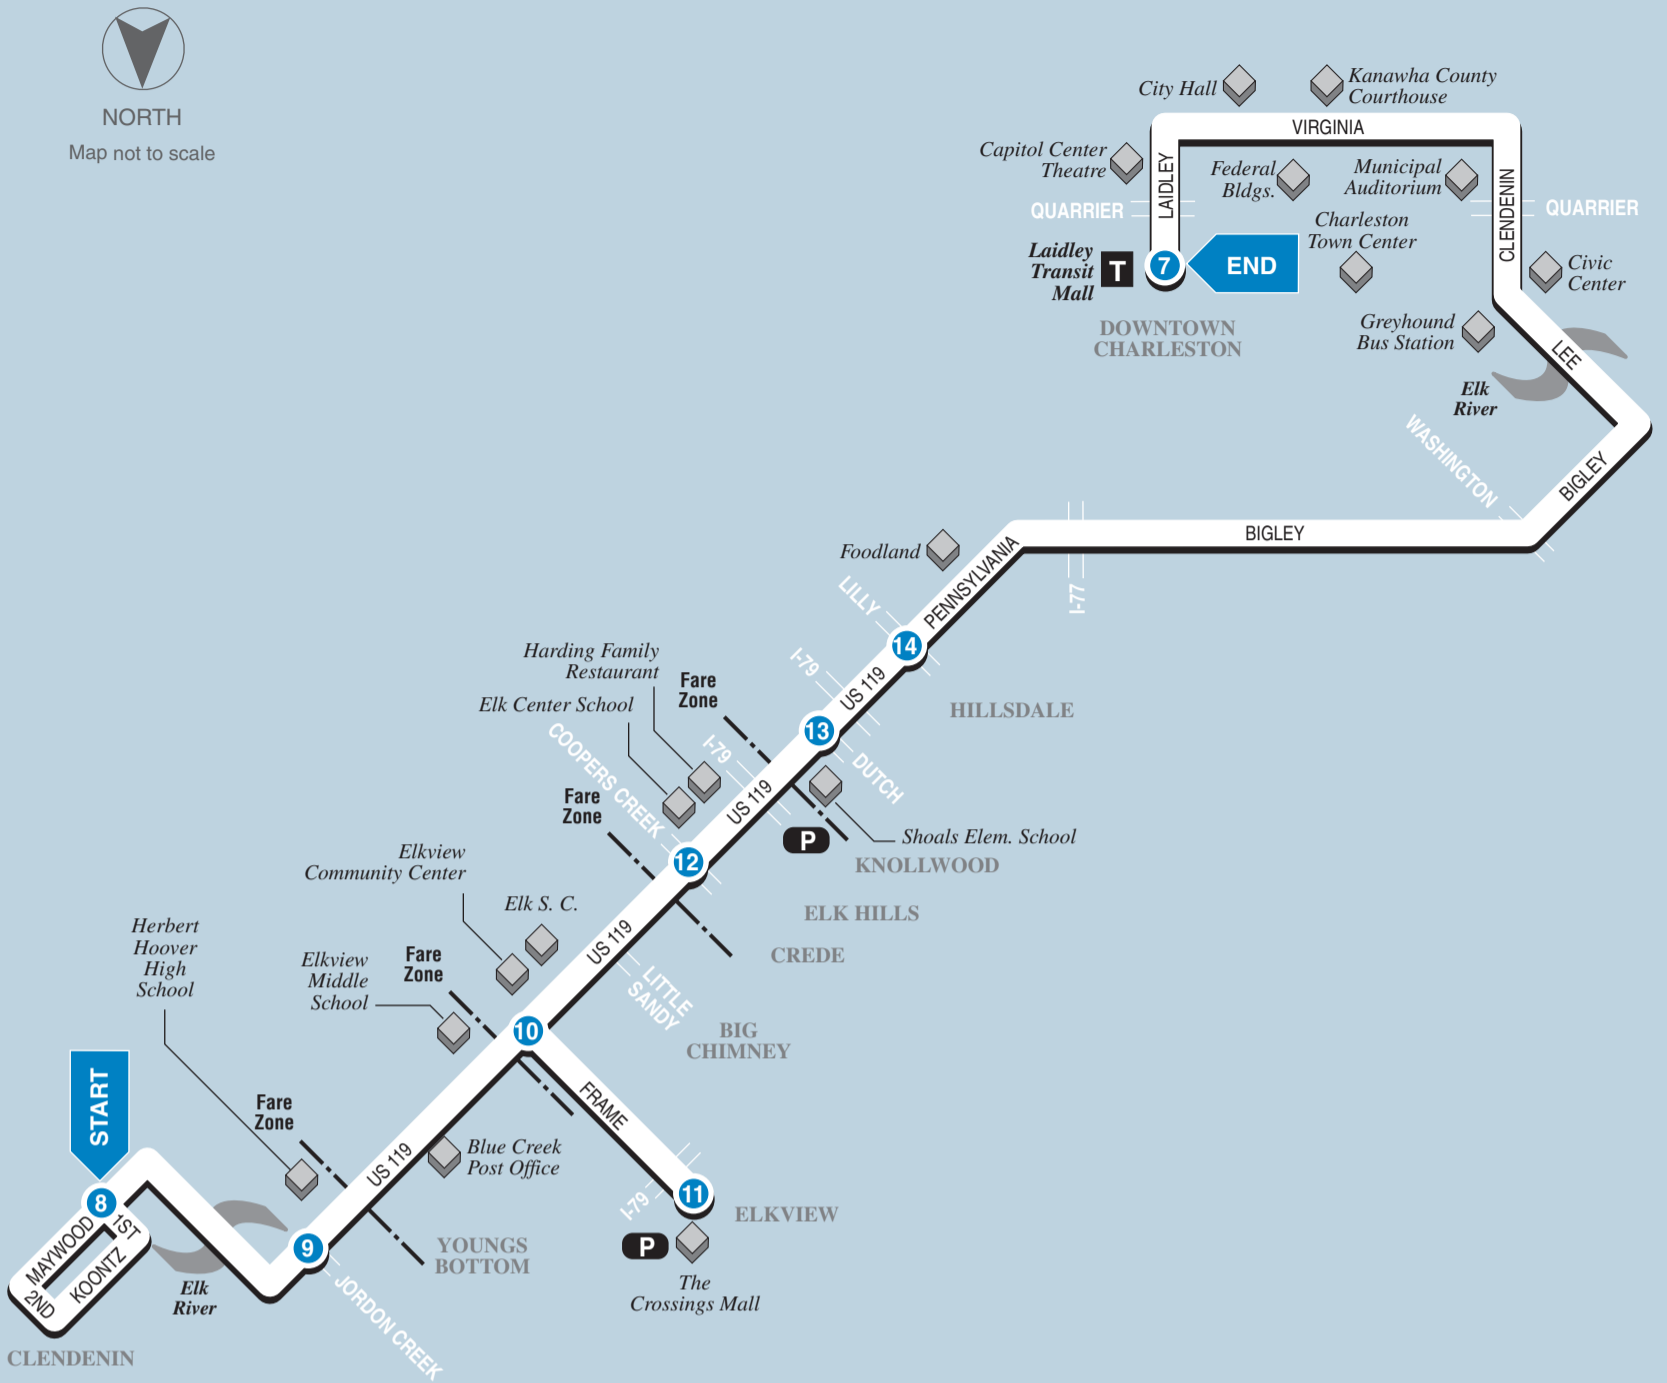

► Inbound ►
To Laidley Transit Mall

NORTH
Map not to scale

- 8**
BUS STARTS at Clendenin
- 9**
Bus Leaves from Hwy 119 and Jordan Creek
- 10**
Bus Leaves from Hwy 119 and Frame
- 11**
Bus Leaves from K-Mart at Crossings Mall
- 10**
Bus Leaves from Hwy 119 and Frame
- 12**
Bus Leaves from Hwy 119 and Coopers Creek
- 13**
Bus Leaves from Hwy 119 and Dutch
- 14**
Bus Leaves from Hwy 119 and Lilly
- 15**
BUS ENDS at Laidley Transit Mall

See Other Side for Trips from Laidley Transit Mall ...

MONDAY – SATURDAY									
A.M.	6:30	6:36	6:45	6:50	6:56	7:04	7:14	7:18	7:30
	7:40*	7:48	7:57	8:02	8:08	8:16	8:24	8:28	8:40
	8:30	8:38	8:47	8:52	8:58	9:06	9:14	9:18	9:30
	10:45	10:53	11:02	11:07	11:13	11:21	11:29	11:33	11:45
P.M.	12:45	12:53	1:02	1:07	1:13	1:21	1:29	1:33	1:45
	4:45	4:52	5:00	5:06	5:11	5:18	5:24	5:28	5:40
	5:30	5:38	5:47	5:52	5:58	6:06	6:14	6:18	6:30
	6:35	6:42	6:50	6:55	7:00	7:08	7:16	7:20	7:30
	10:25	10:30	10:38	10:42	10:48	10:53	11:00	11:04	11:15

* This trip served Monday–Friday only

**Kanawha Valley Regional
Transportation Authority**

Clendenin

ROUTE 23

Downtown Charleston • CAMC
Women & Children's Hospital • Elk Center
School • Elkview Community Center
The Crossings Mall • Clendenin

The Crossings Mall at Elkview

Effective June 2009